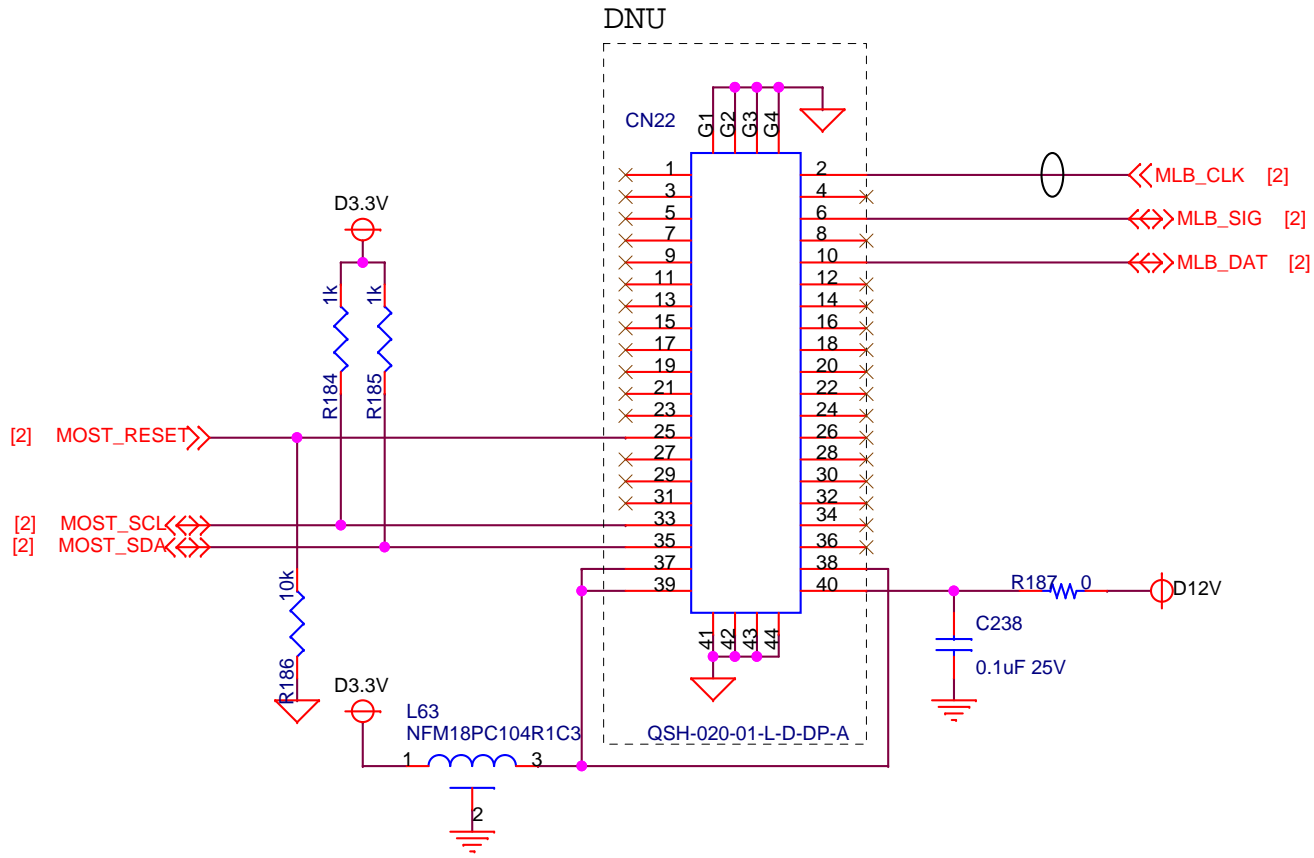

Preliminary

<Variant Name>

Title		
Infotainment Carrier Board Full Function (for Renesas R-Car Starter Kit)		
Size	Document Number	Rev
A	SBEV-RCAR-KF-S03	1.0
Date:	Tuesday, July 04, 2017	Sheet 18 of 28