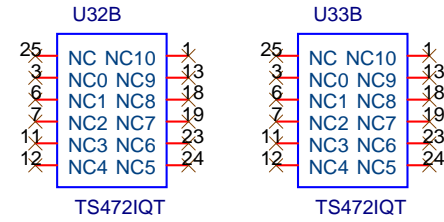

<Variant Name>

Title		
Infotainment Carrier Board Full Function (for Renesas R-Car Starter Kit)		
Size	Document Number	Rev
A	SBEV-RCAR-KF-S03	1.0
Date:	Tuesday, July 04, 2017	Sheet 23 of 28