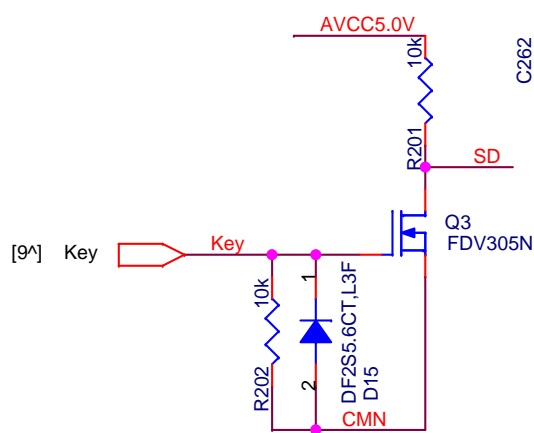

<Variant Name>

Title		
Infotainment Carrier Board Full Function (for Renesas R-Car Starter Kit)		
Size	Document Number	Rev
A	SBEV-RCAR-KF-S03	1.0
Date:	Tuesday, July 04, 2017	Sheet 21 of 28