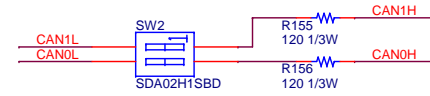

Preliminary

<Variant Name>

Title		
Infotainment Carrier Board Full Function (for Renesas R-Car Starter Kit)		
Size	Document Number	Rev
B	SBEV-RCAR-KF-S03	1.0
Date:	Tuesday, July 04, 2017	Sheet 15 of 28