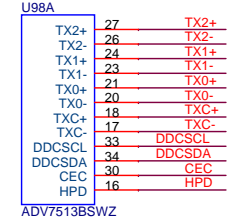

<Variant Name>

Title		
Infotainment Carrier Board Full Function (for Renesas R-Car Starter Kit)		
Size	Document Number	Rev
B	SBEV-RCAR-KF-S03	1.0
Date:	Tuesday, July 04, 2017	Sheet 20 of 28