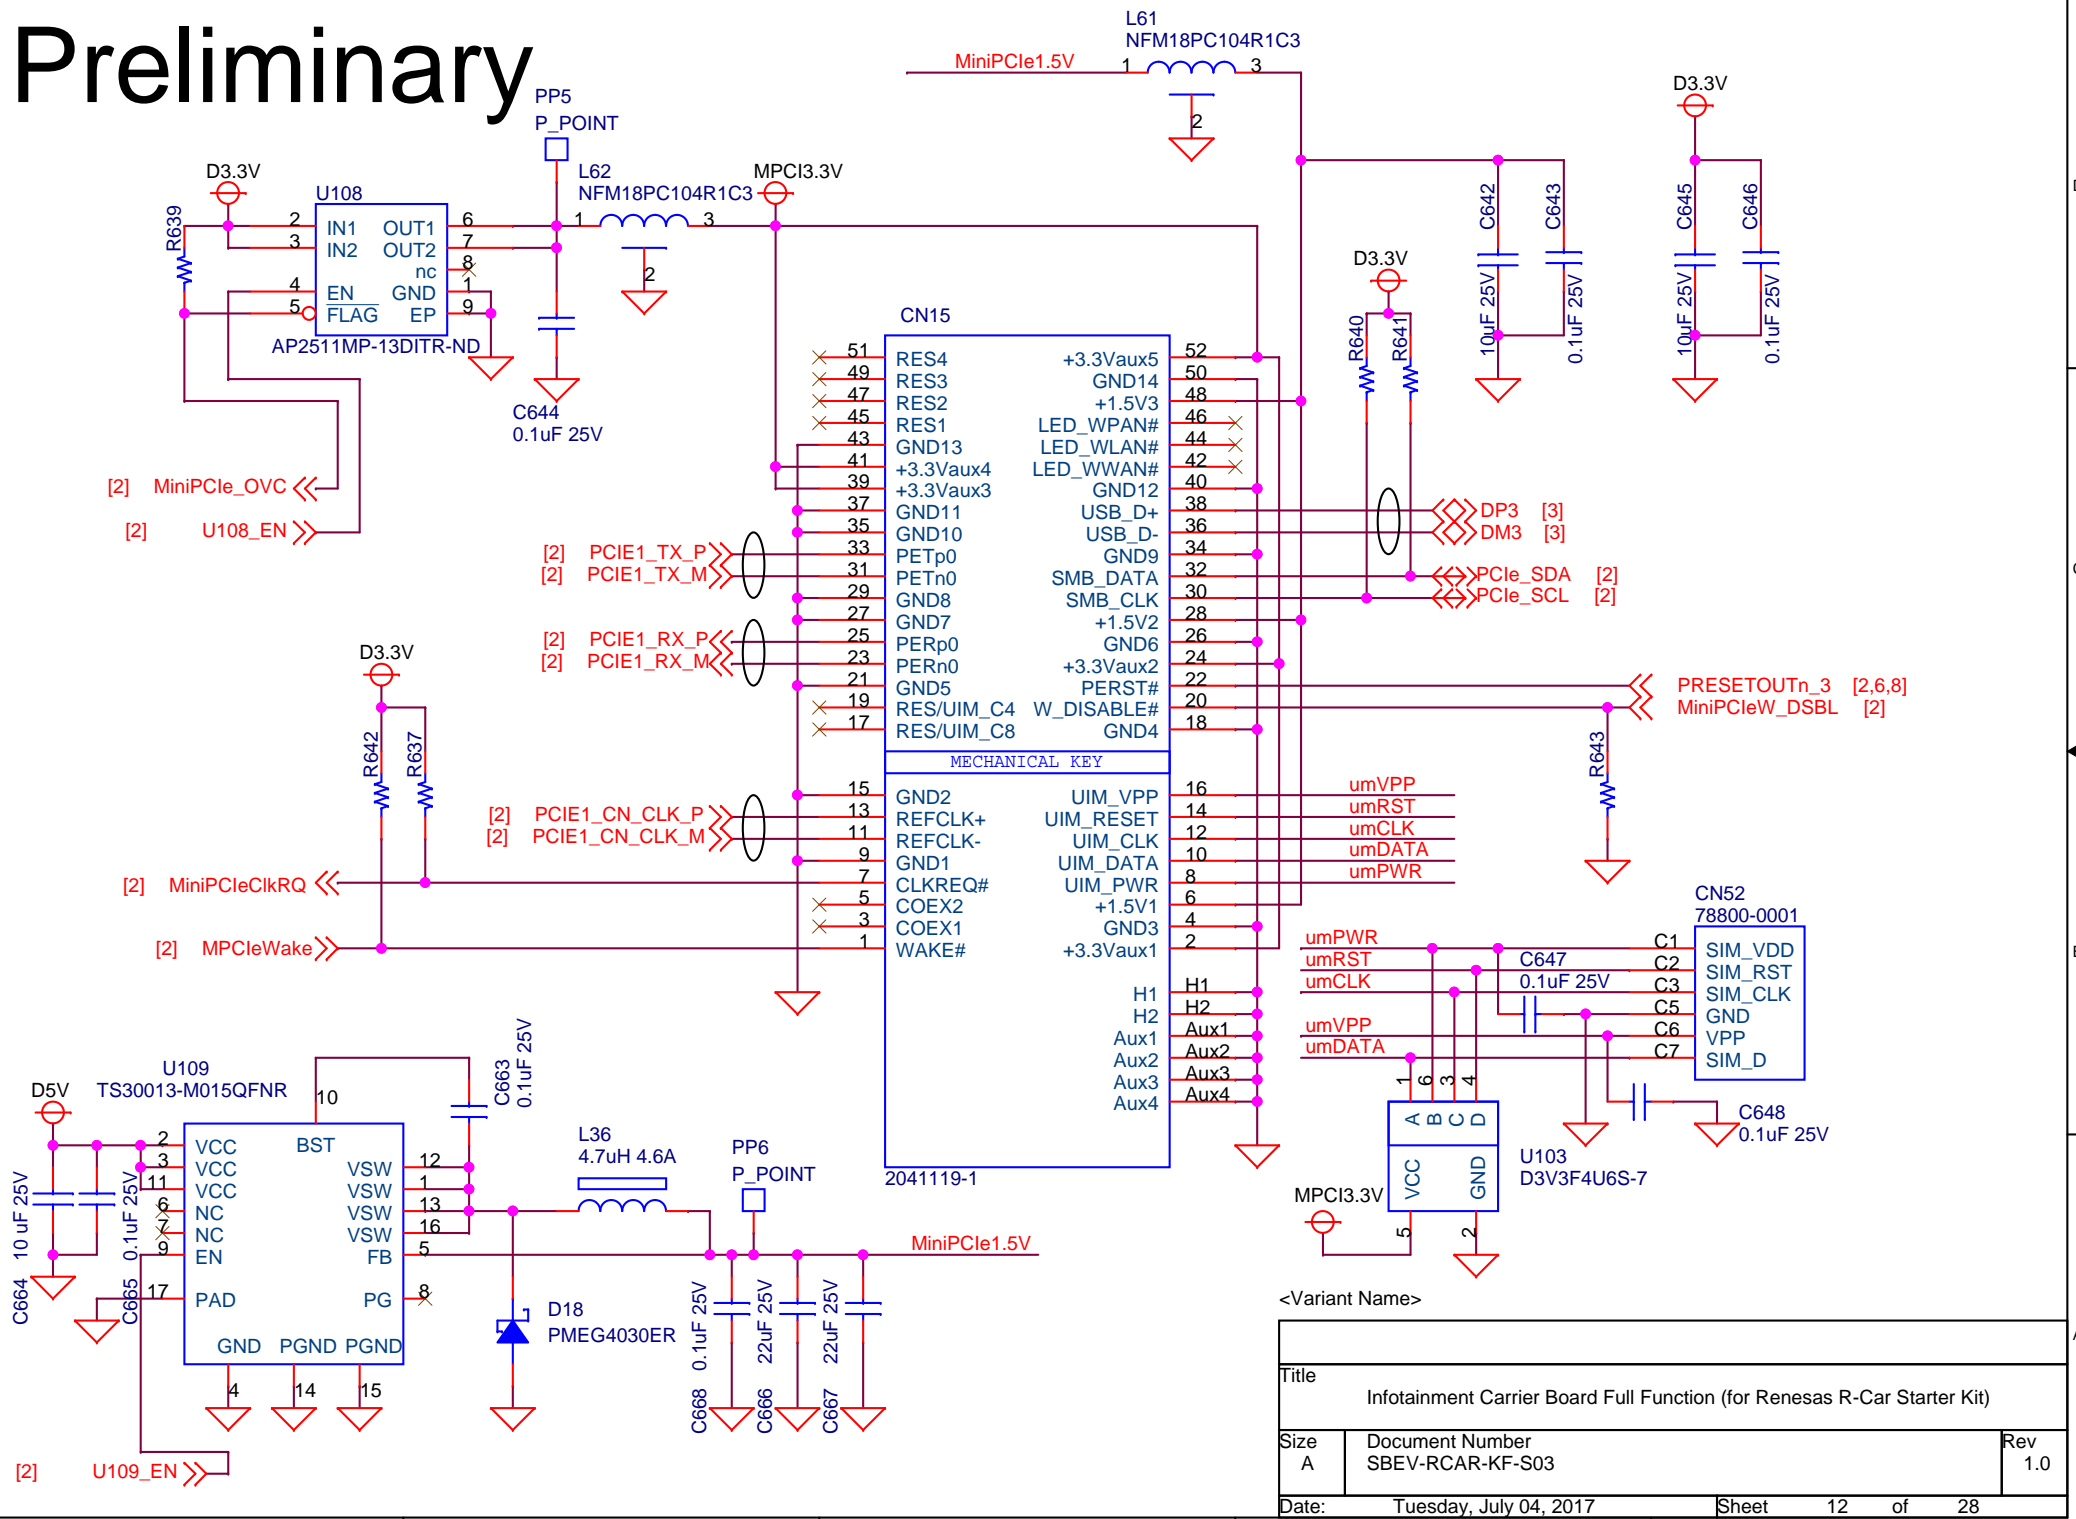

Preliminary

<Variant Name>

Title		
Infotainment Carrier Board Full Function (for Renesas R-Car Starter Kit)		
Size	Document Number	Rev
A	SBEV-RCAR-KF-S03	1.0
Date:	Tuesday, July 04, 2017	Sheet 12 of 28