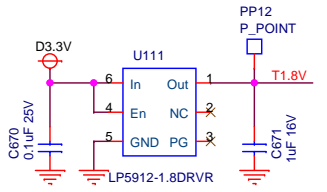

<Variant Name>

Title		
Infotainment Carrier Board Full Function (for Renesas R-Car Starter Kit)		
Size	Document Number	Rev
B	SBEV-RCAR-KF-S03	1.0
Date:	Tuesday, July 04, 2017	Sheet 20 of 28