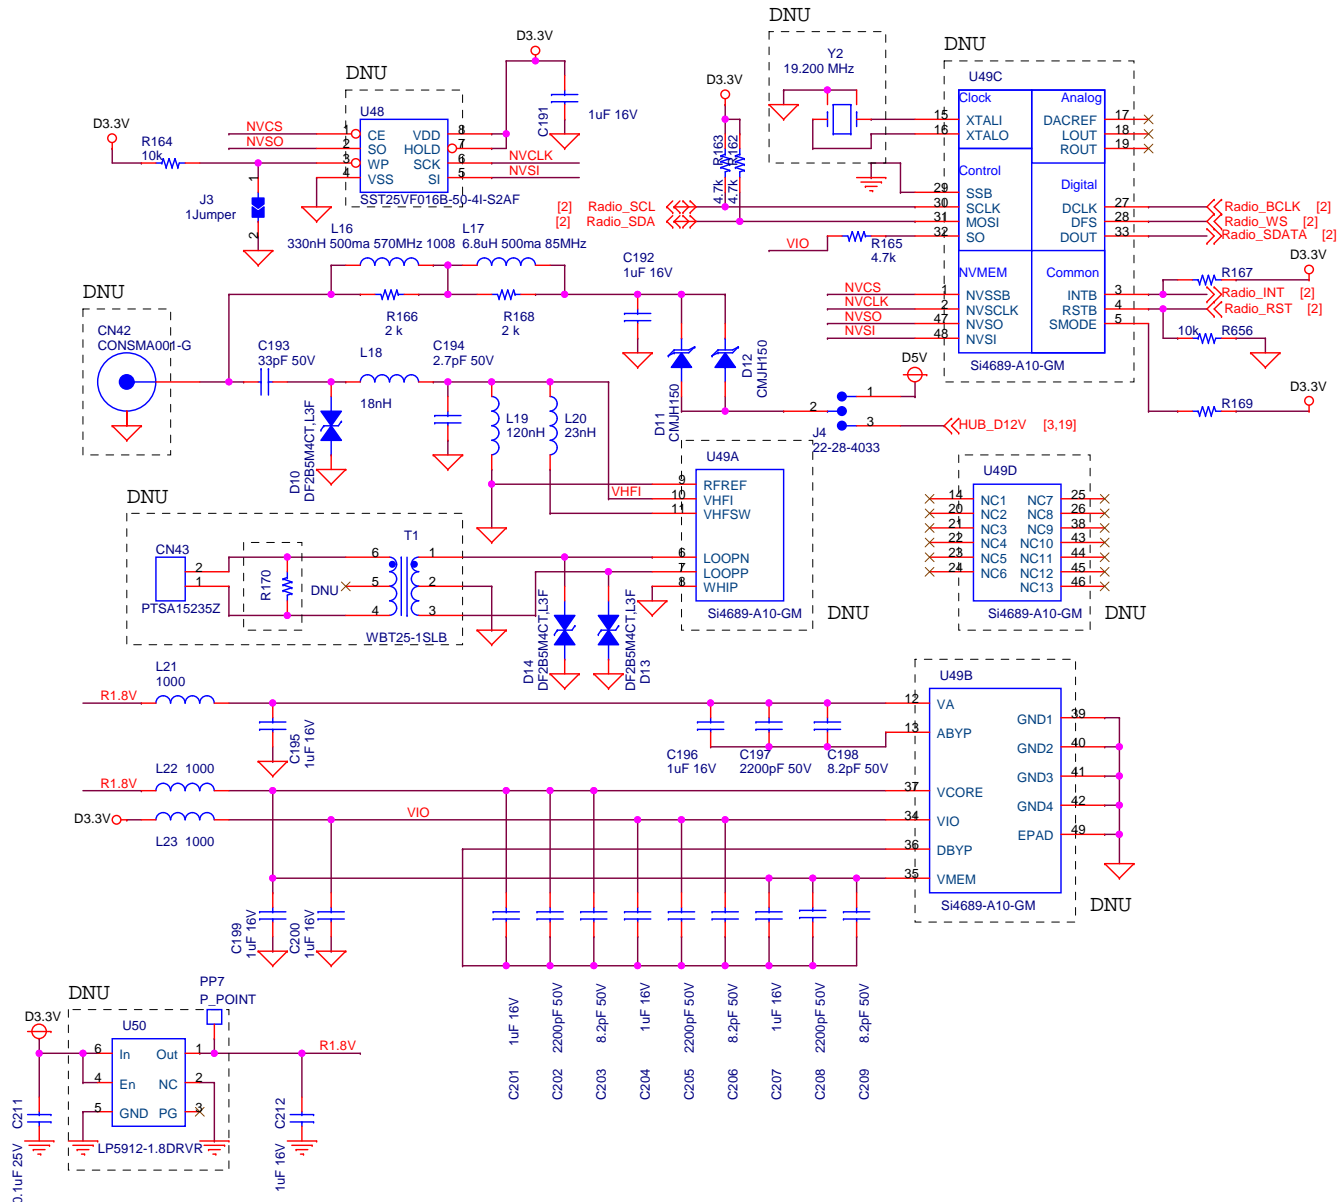

Preliminary

<Variant Name>

Title		
Infotainment Carrier Board Full Function (for Renesas R-Car Starter Kit)		
Size	Document Number	Rev
B	SBEV-RCAR-KF-S03	1.0
Date:	Tuesday, July 04, 2017	Sheet 16 of 28