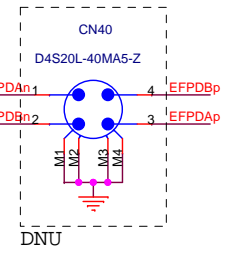

Title		
Infotainment Carrier Board Full Function (for Renesas R-Car Starter Kit)		
Size	Document Number	Rev
B	SBEV-RCAR-KF-S03	1.0
Date:	Tuesday, July 04, 2017	Sheet 7 of 28

0530480710