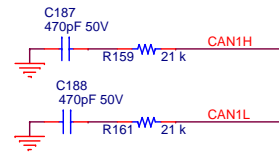

Preliminary

<Variant Name>

Title		
Infotainment Carrier Board Full Function (for Renesas R-Car Starter Kit)		
Size	Document Number	Rev
B	SBEV-RCAR-KF-S03	1.0
Date:	Tuesday, July 04, 2017	Sheet 15 of 28