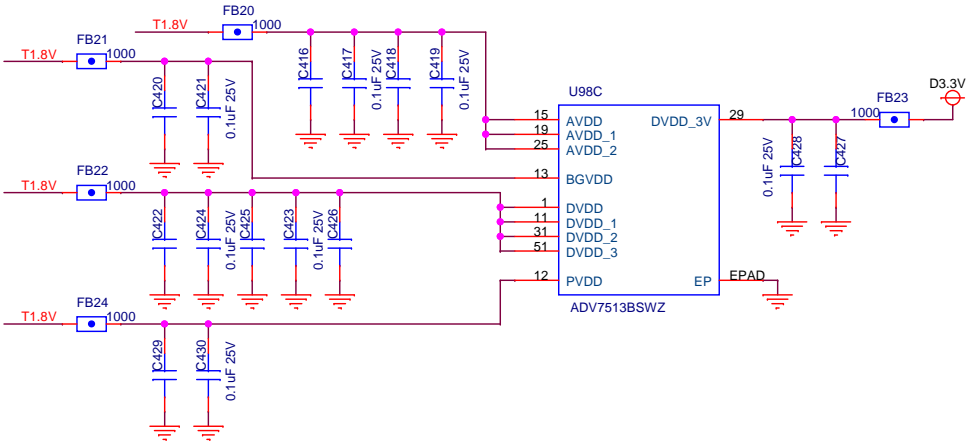

<Variant Name>

Title		
Infotainment Carrier Board Full Function (for Renesas R-Car Starter Kit)		
Size	Document Number	Rev
B	SBEV-RCAR-KF-S03	1.0
Date:	Tuesday, July 04, 2017	Sheet 20 of 28