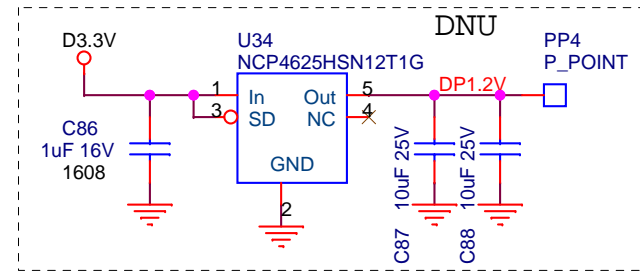

Preliminary

<Variant Name>

Title		
Infotainment Carrier Board Full Function (for Renesas R-Car Starter Kit)		
Size	Document Number	Rev
A	SBEV-RCAR-KF-S03	1.0
Date:	Tuesday, July 04, 2017	Sheet 6 of 28