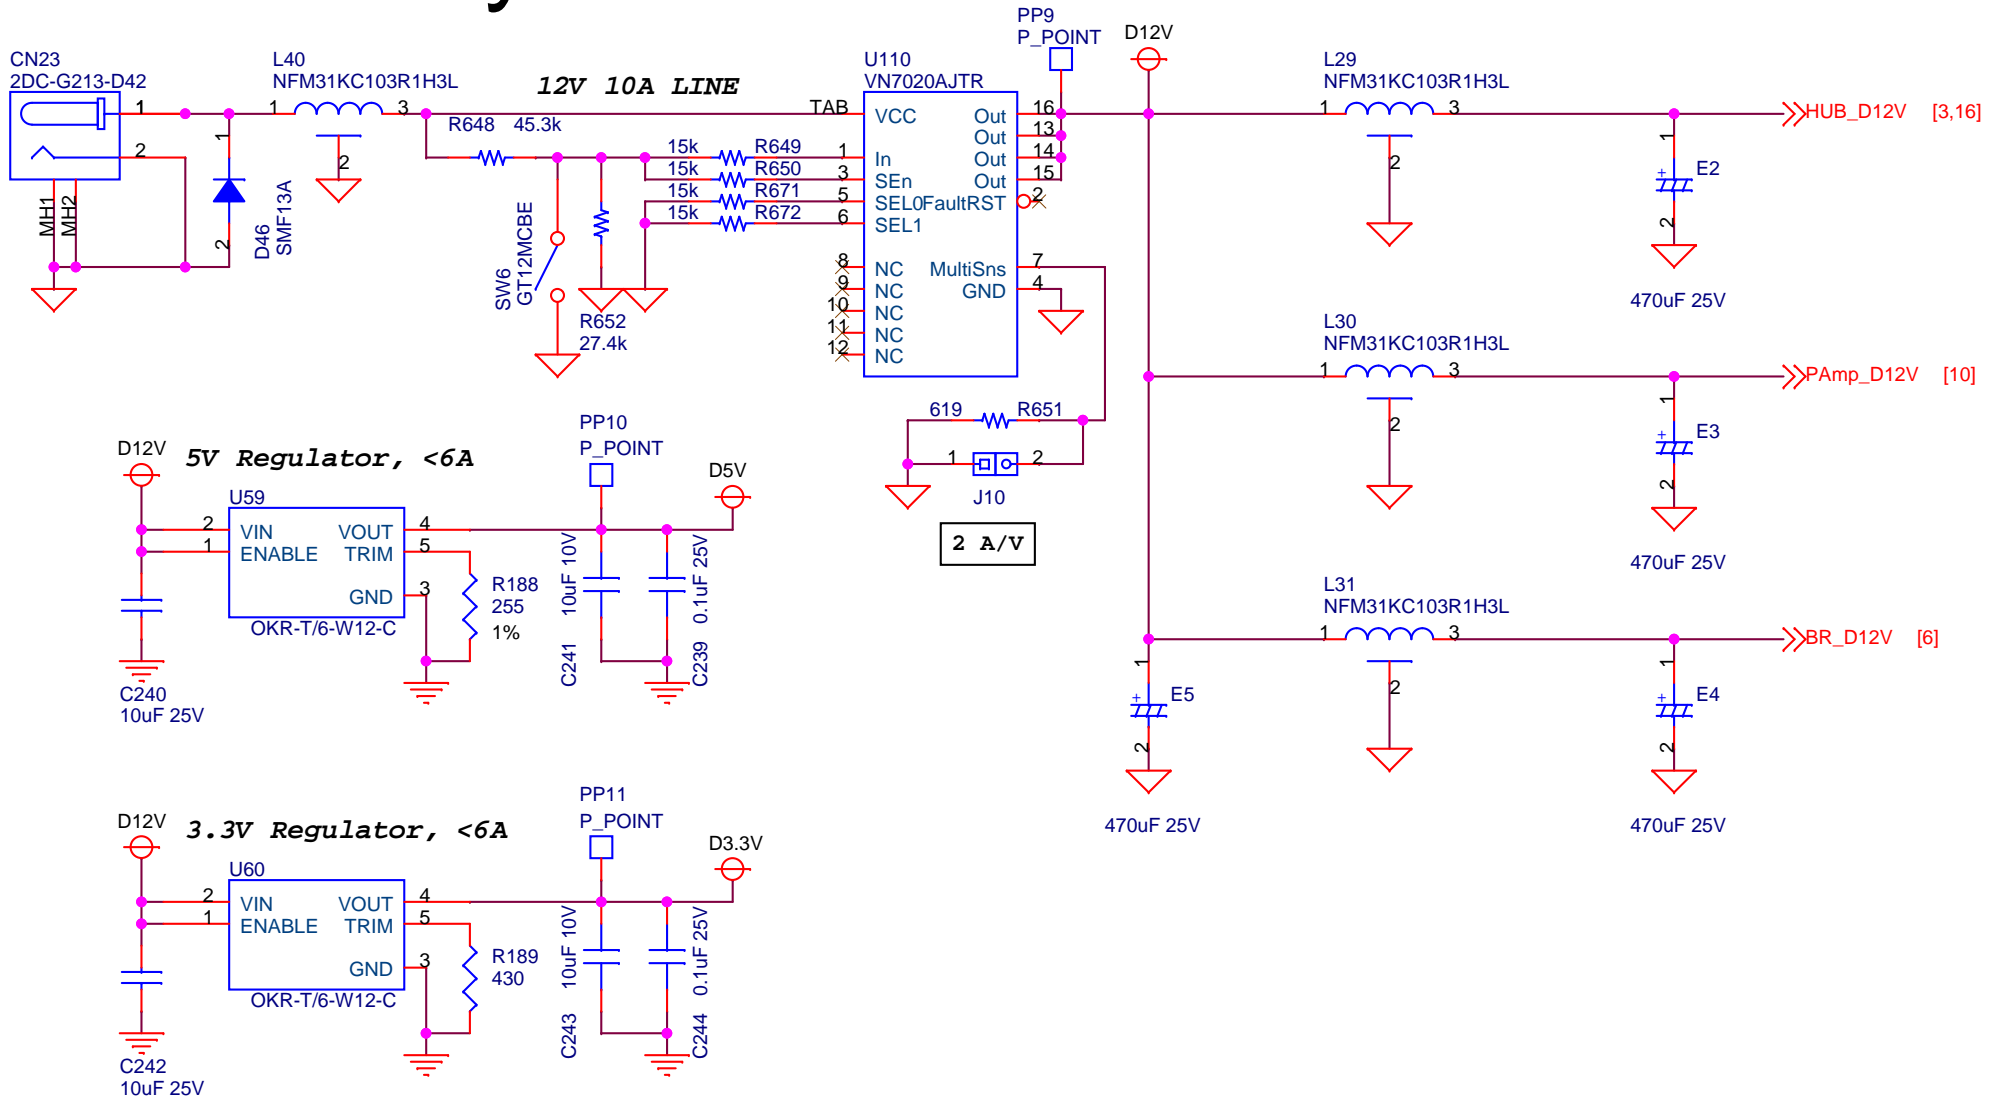

Preliminary

<Variant Name>

Title		
Infotainment Carrier Board Full Function (for Renesas R-Car Starter Kit)		
Size	Document Number	Rev
A	SBEV-RCAR-KF-S03	1.0
Date:	Tuesday, July 04, 2017	Sheet 19 of 28