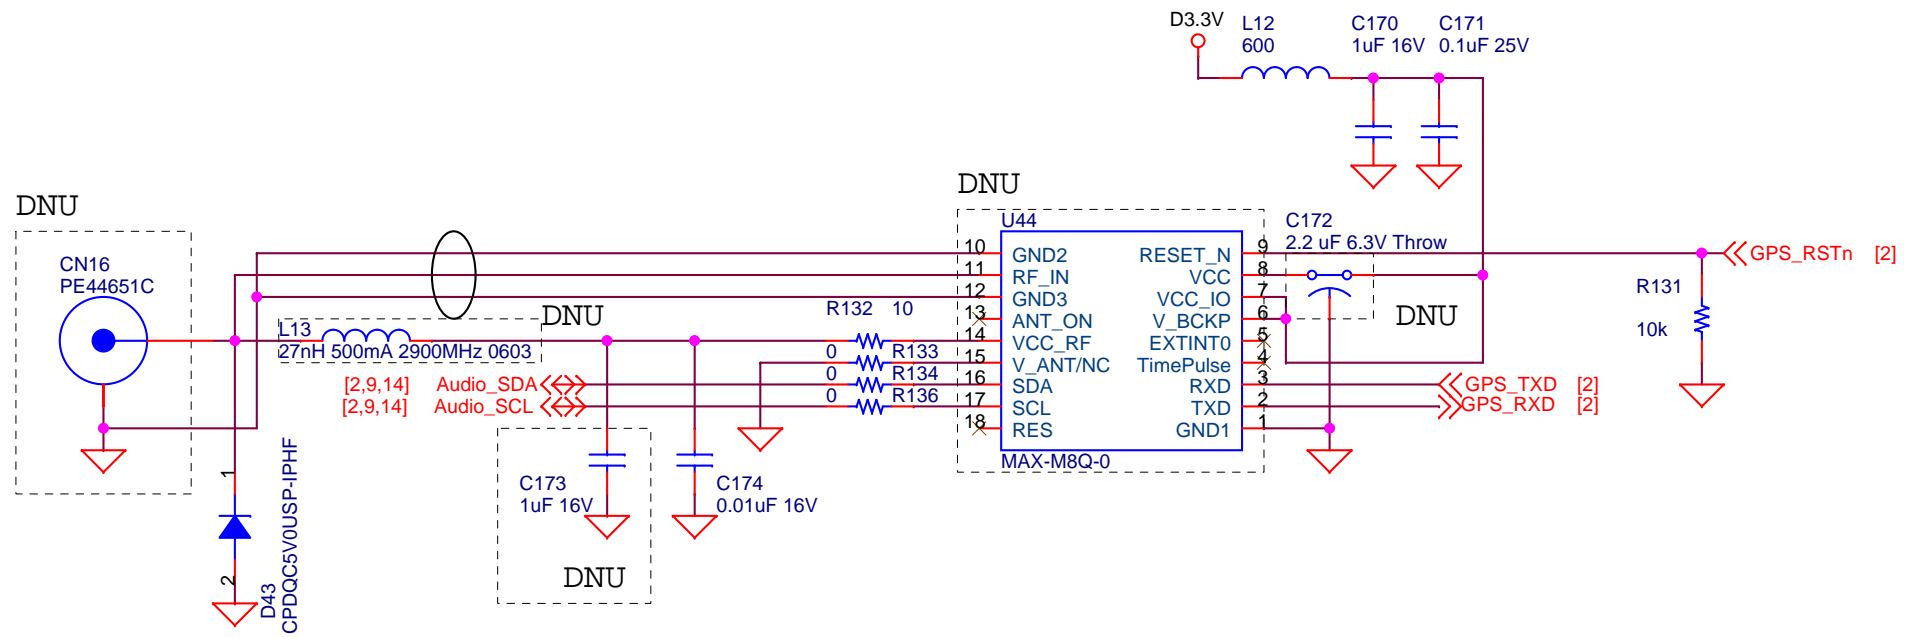

Preliminary

<Variant Name>

Title		
Infotainment Carrier Board Full Function (for Renesas R-Car Starter Kit)		
Size	Document Number	Rev
A	SBEV-RCAR-KF-S03	1.0
Date:	Tuesday, July 04, 2017	Sheet 13 of 28