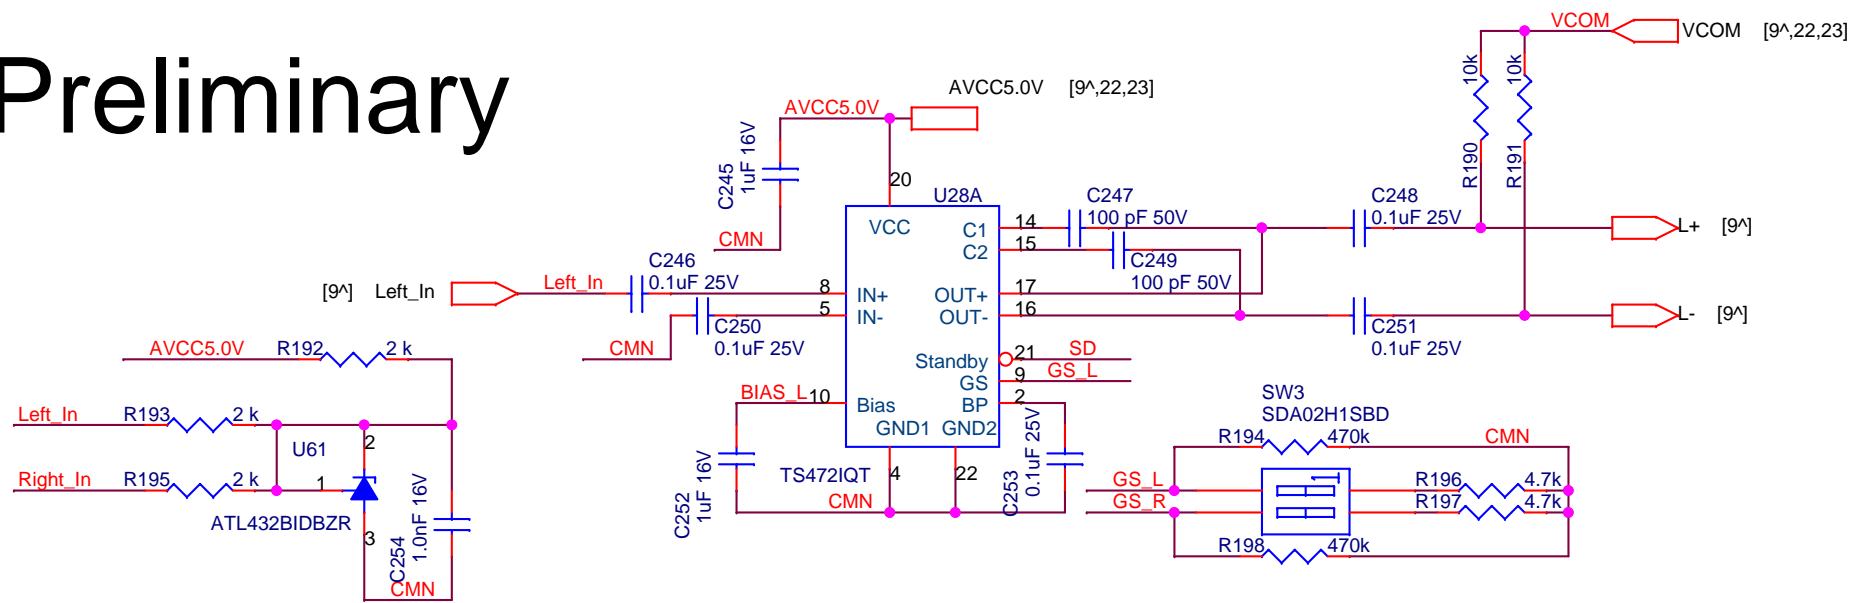

Preliminary

1 ON	+20 dB Left channel
1 OFF	0 dB Left channel
2 ON	+20 dB Right channel
2 OFF	0 dB Right channel