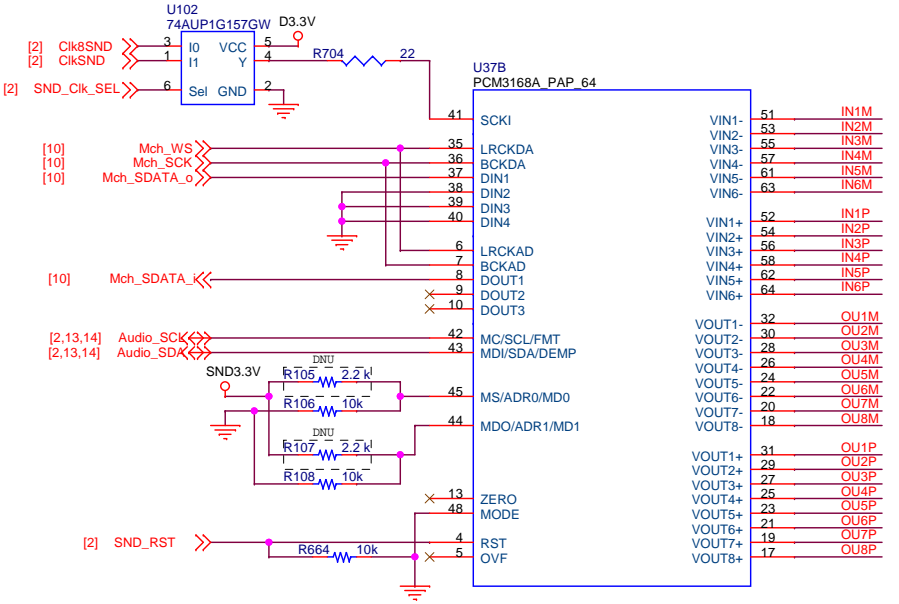

Preliminary

[2,24!,25!,26!,27!] Audio_Out_OFF >> R104 10k