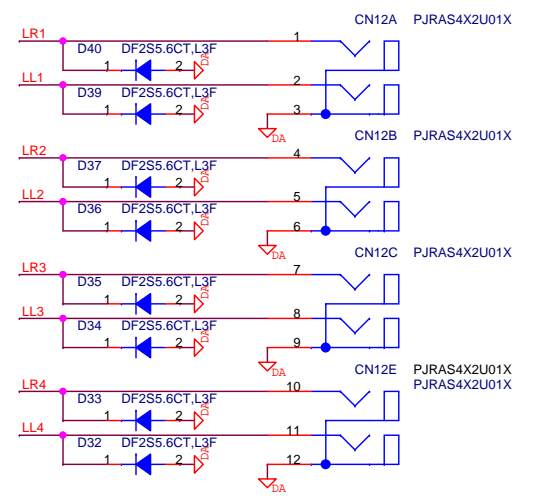

<Variant Name>

Title		
Infotainment Carrier Board Full Function (for Renesas R-Car Starter Kit)		
Size	Document Number	Rev
B	SBEV-RCAR-KF-S03	1.0
Date:	Tuesday, July 04, 2017	Sheet 9 of 28