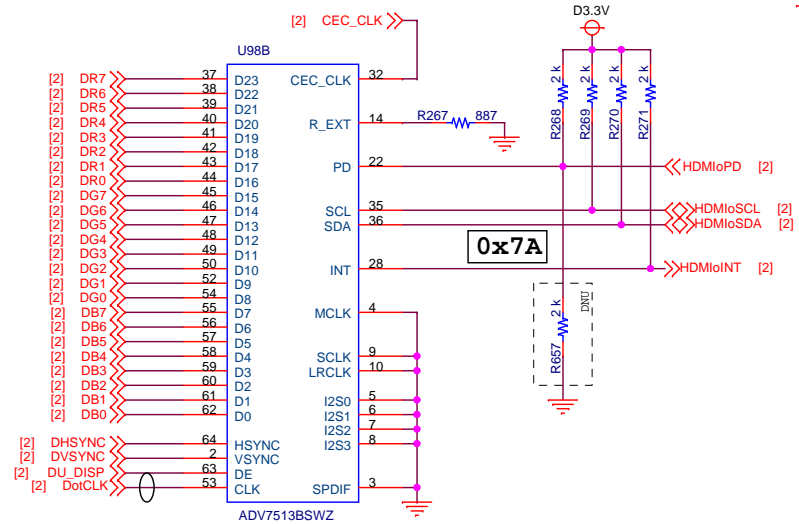

<Variant Name>

Title		
Infotainment Carrier Board Full Function (for Renesas R-Car Starter Kit)		
Size	Document Number	Rev
B	SBEV-RCAR-KF-S03	1.0
Date:	Tuesday, July 04, 2017	Sheet 20 of 28