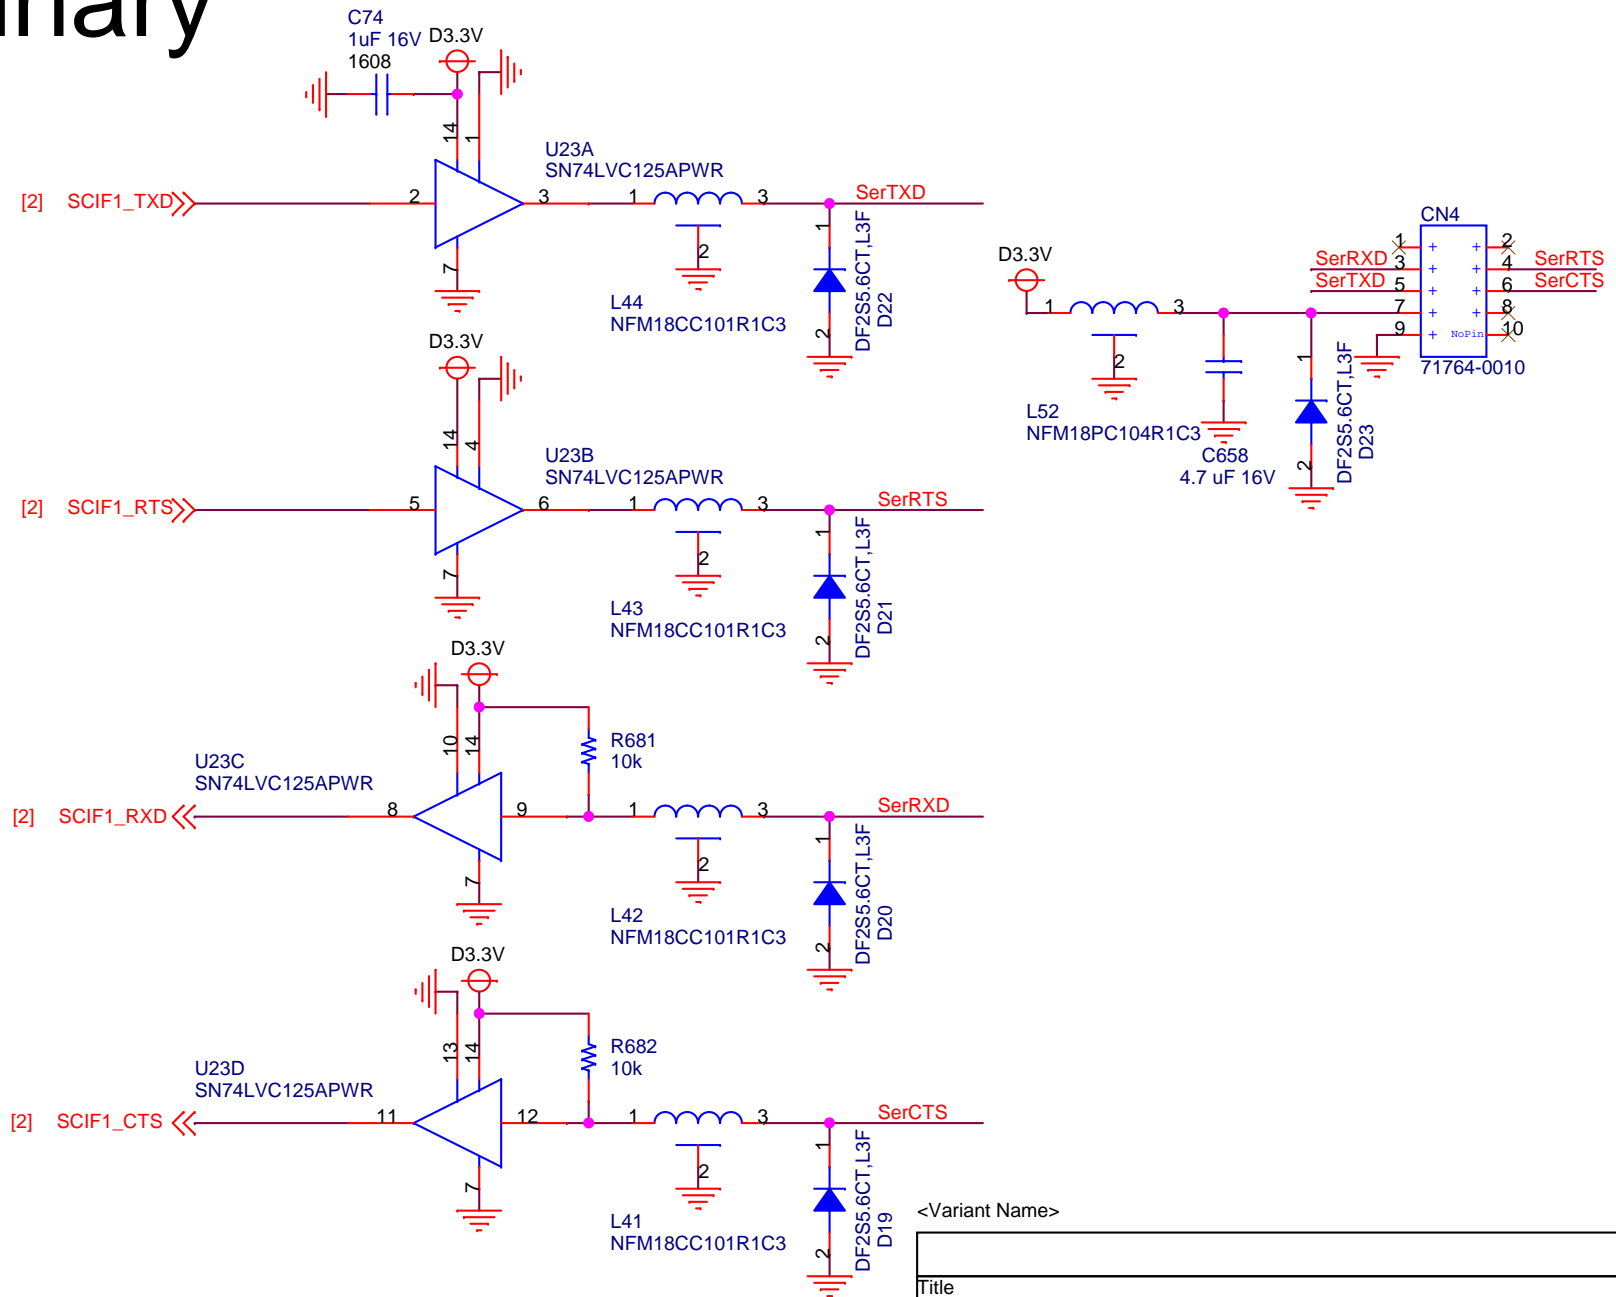

Preliminary

<Variant Name>

Title		
Infotainment Carrier Board Full Function (for Renesas R-Car Starter Kit)		
Size	Document Number	Rev
A	SBEV-RCAR-KF-S03	1.0
Date:	Tuesday, July 04, 2017	Sheet 4 of 28