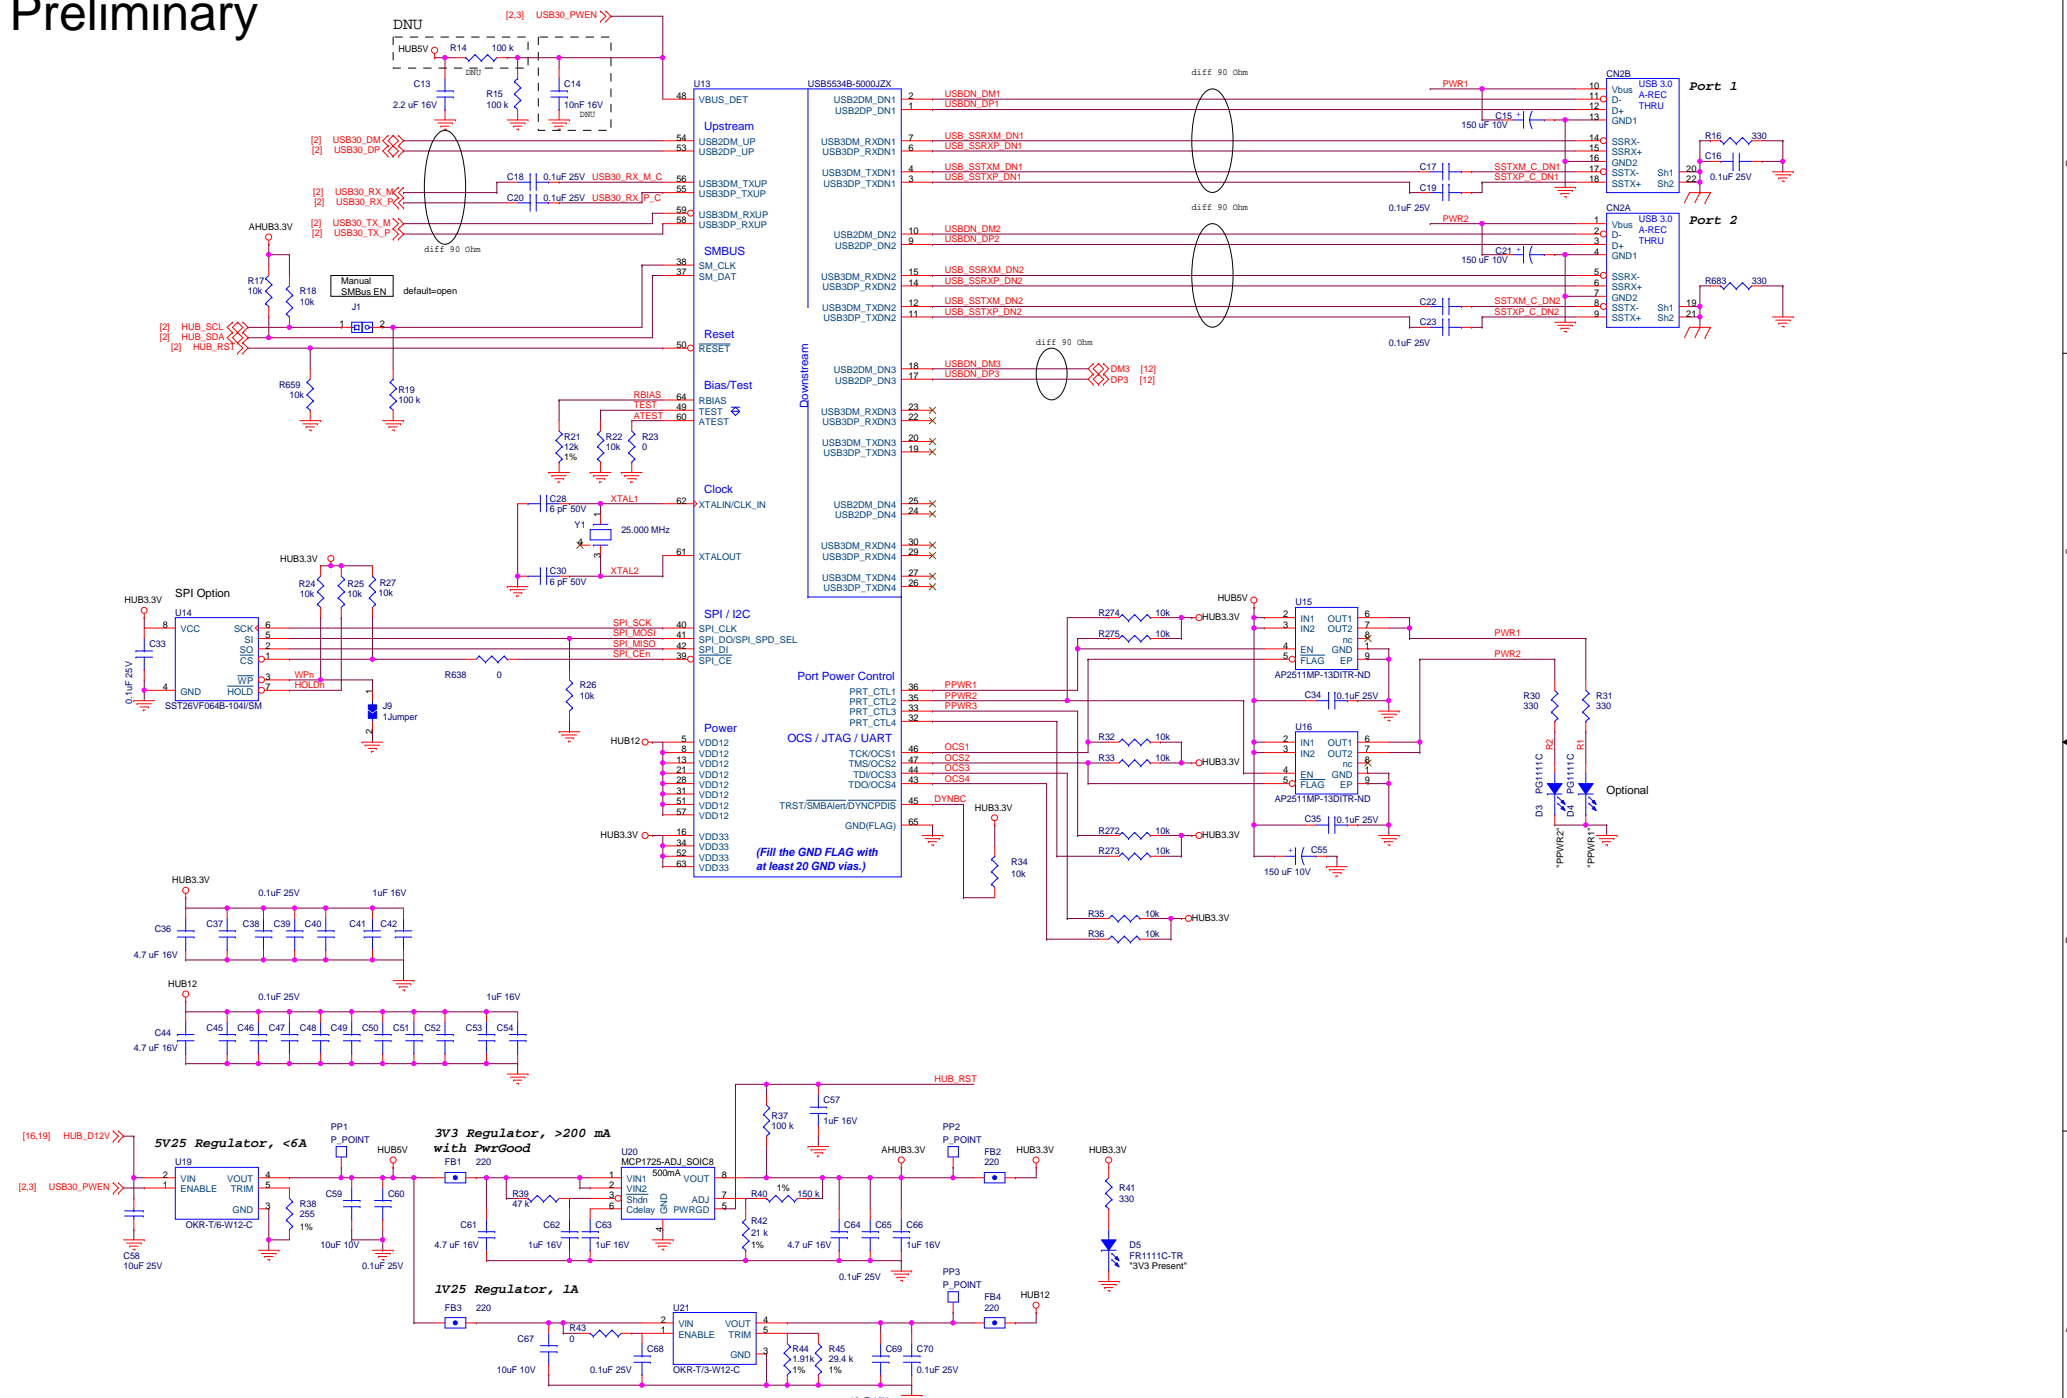

Preliminary

Infotainment Carrier Board Full Function (for Renesas R-Car Starter Kit) for R-CarH3/M3-SiP System Board SBEV-RCAR-KF-S03

- 01 TOC
- 02 ULCB PORTS
- 03 USB HUB
- 04 COM PORT
- 05 M.2 Key M
- 06 Broad-R
- 07 VIDEO OUTPUT
- 08 VIDEO INPUT
- 09 AUDIO INPUT/OUTPUT
- 10 AUDIO External Power Amp Connector
- 11 APPLE CARPLAY
- 12 MiniPCIe
- 13 GPS
- 14 GYRO
- 15 CAN IF
- 16 RADIO
- 17 SDHCI WIFI/BT
- 18 MOST IF
- 19 POWER
- 20 Auxxiliary HDMI Output
- 21-23 Audio analog Inputs
- 24-27 Audio analog Output
- 28 Aux Power for FPDLink Output

<Variant Name>

| | | |
|--|------------------------|---------------|
| Title | | |
| Infotainment Carrier Board Full Function (for Renesas R-Car Starter Kit) | | |
| Size | Document Number | Rev |
| A | SBEV-RCAR-KF-M03 | 1.0 |
| Date: | Tuesday, July 04, 2017 | Sheet 1 of 28 |

Preliminary

| | | | |
|--|------------------------|-------|---------|
| Title | | | |
| Infotainment Carrier Board Full Function (for Renesas R-Car Starter Kit) | | | |
| Size | Document Number | Rev | |
| C | SBEV-RCAR-KF-503 | 1.0 | |
| Date: | Tuesday, July 04, 2017 | Sheet | 3 of 28 |

Preliminary

<Variant Name>

| | | |
|--|------------------------|---------------|
| Title | | |
| Infotainment Carrier Board Full Function (for Renesas R-Car Starter Kit) | | |
| Size | Document Number | Rev |
| A | SBEV-RCAR-KF-S03 | 1.0 |
| Date: | Tuesday, July 04, 2017 | Sheet 4 of 28 |