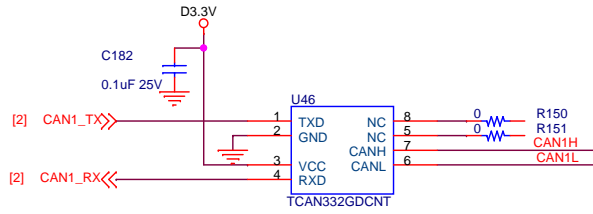

Preliminary

<Variant Name>

Title		
Infotainment Carrier Board Full Function (for Renesas R-Car Starter Kit)		
Size	Document Number	Rev
B	SBEV-RCAR-KF-S03	1.0
Date:	Tuesday, July 04, 2017	Sheet 15 of 28