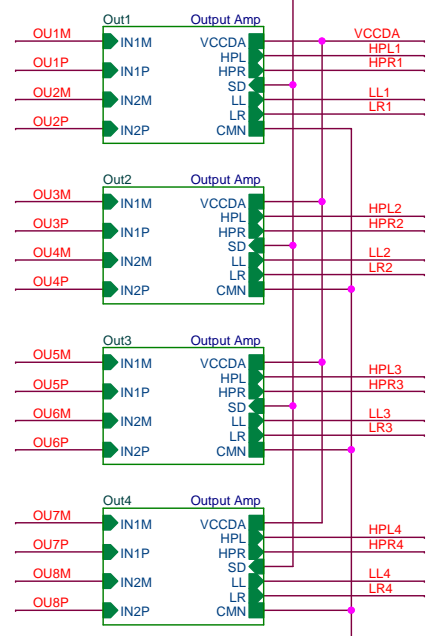

<Variant Name>

Title		
Infotainment Carrier Board Full Function (for Renesas R-Car Starter Kit)		
Size	Document Number	Rev
B	SBEV-RCAR-KF-S03	1.0
Date:	Tuesday, July 04, 2017	Sheet 9 of 28