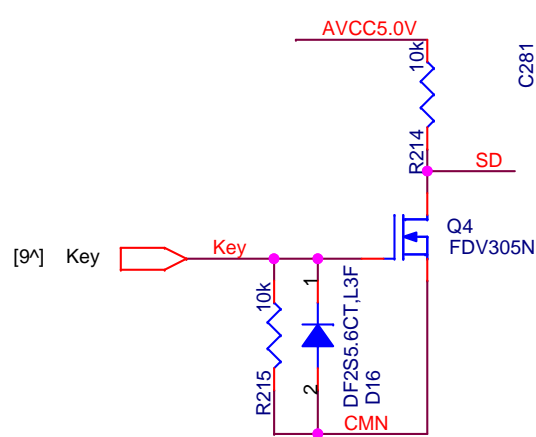

<Variant Name>

Title		
Infotainment Carrier Board Full Function (for Renesas R-Car Starter Kit)		
Size	Document Number	Rev
A	SBEV-RCAR-KF-S03	1.0
Date:	Tuesday, July 04, 2017	Sheet 22 of 28