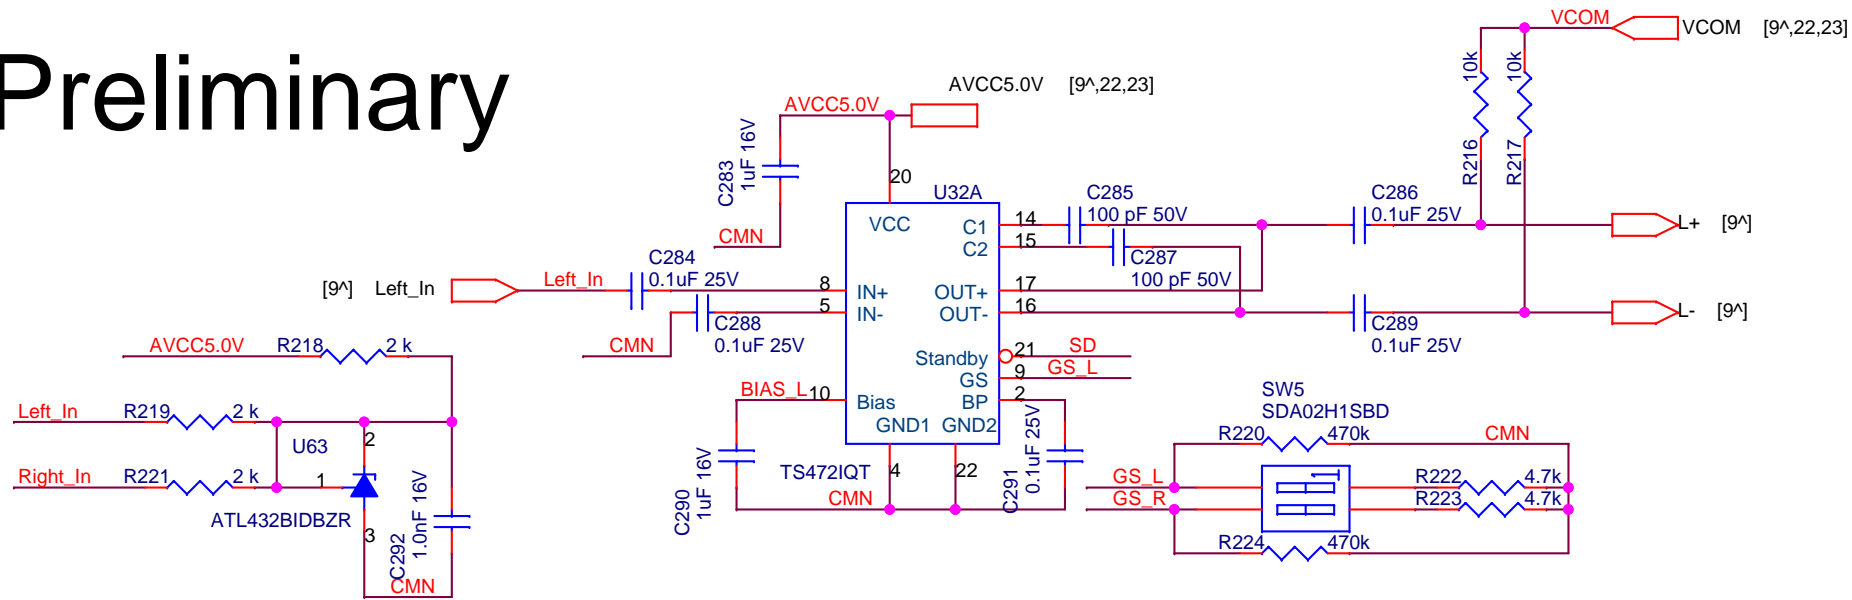

Preliminary

1 ON	+20 dB Left channel
1 OFF	0 dB Left channel
2 ON	+20 dB Right channel
2 OFF	0 dB Right channel