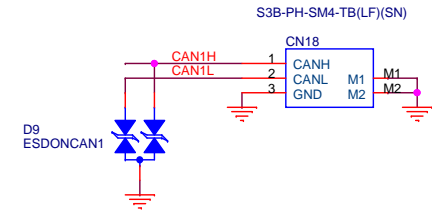

Preliminary

<Variant Name>

Title		
Infotainment Carrier Board Full Function (for Renesas R-Car Starter Kit)		
Size	Document Number	Rev
B	SBEV-RCAR-KF-S03	1.0
Date:	Tuesday, July 04, 2017	Sheet 15 of 28