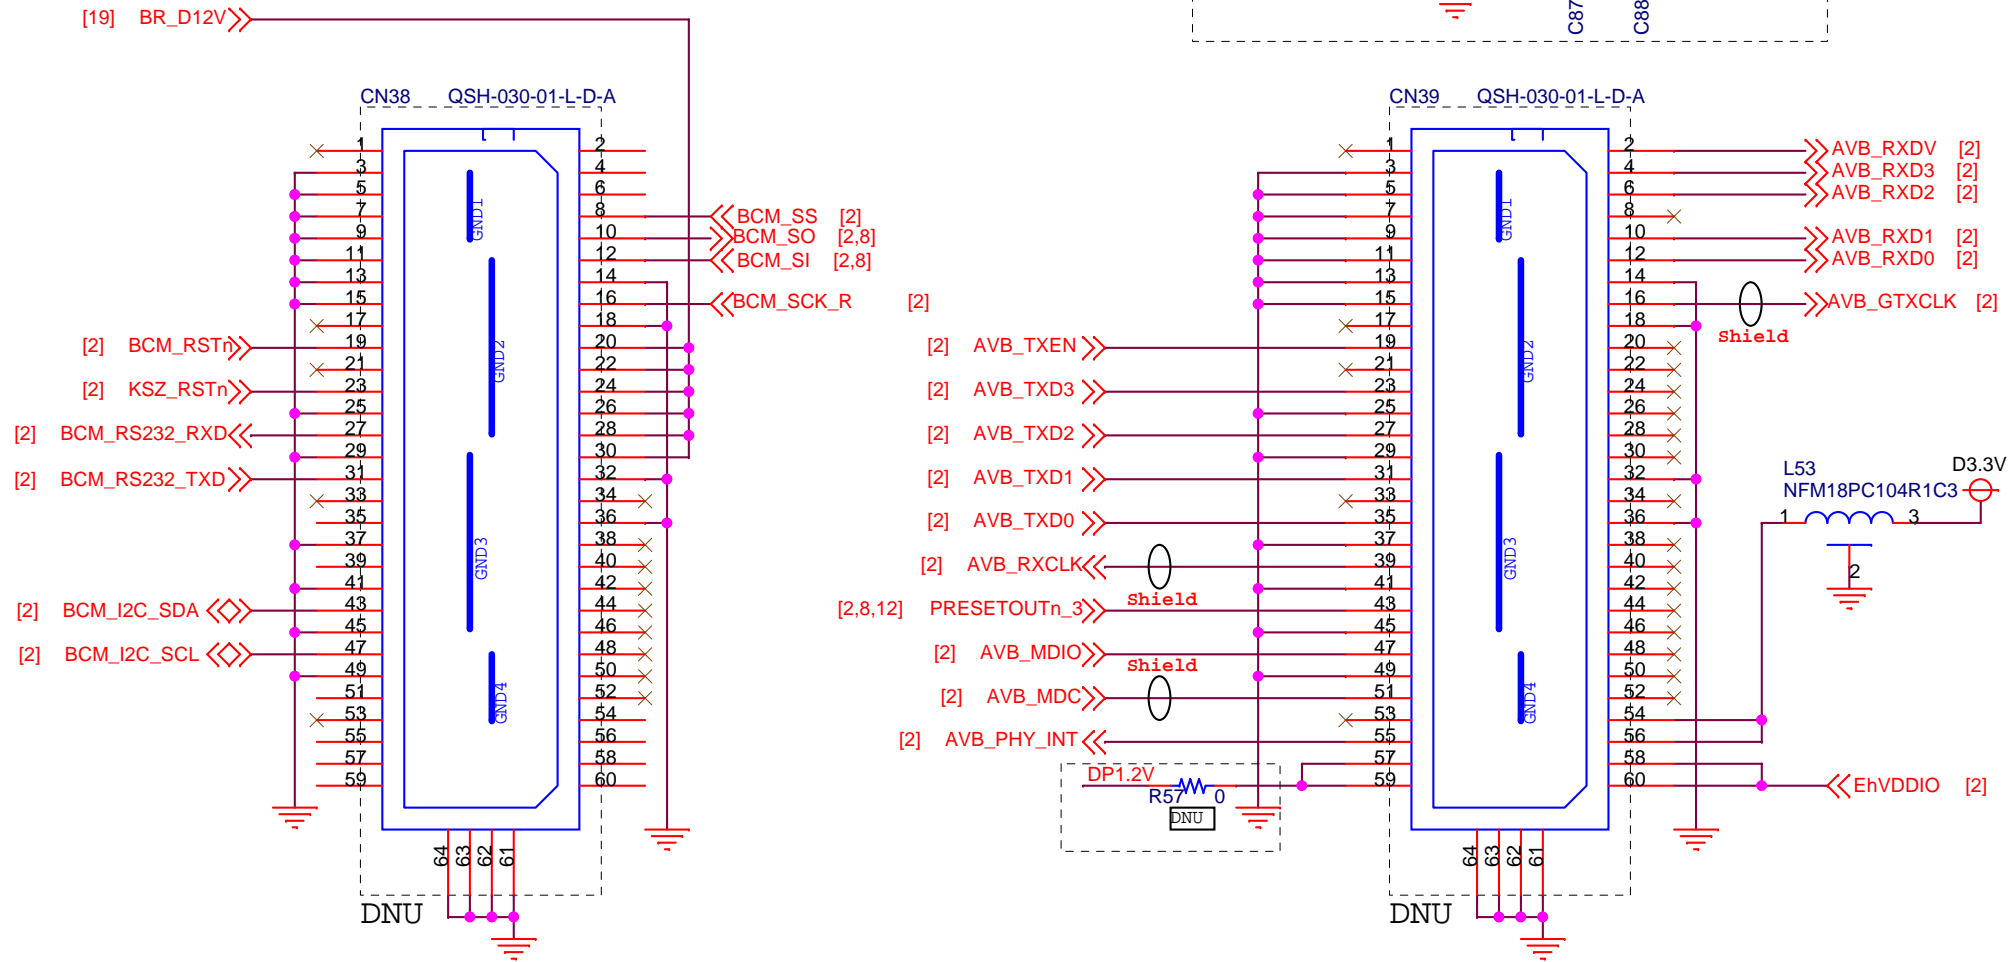

Preliminary

<Variant Name>

Title		
Infotainment Carrier Board Full Function (for Renesas R-Car Starter Kit)		
Size	Document Number	Rev
A	SBEV-RCAR-KF-S03	1.0
Date:	Tuesday, July 04, 2017	Sheet 6 of 28