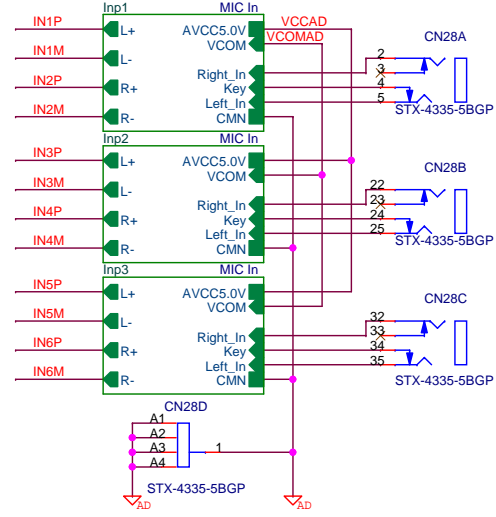

<Variant Name>

Title		
Infotainment Carrier Board Full Function (for Renesas R-Car Starter Kit)		
Size	Document Number	Rev
B	SBEV-RCAR-KF-S03	1.0
Date:	Tuesday, July 04, 2017	Sheet 9 of 28