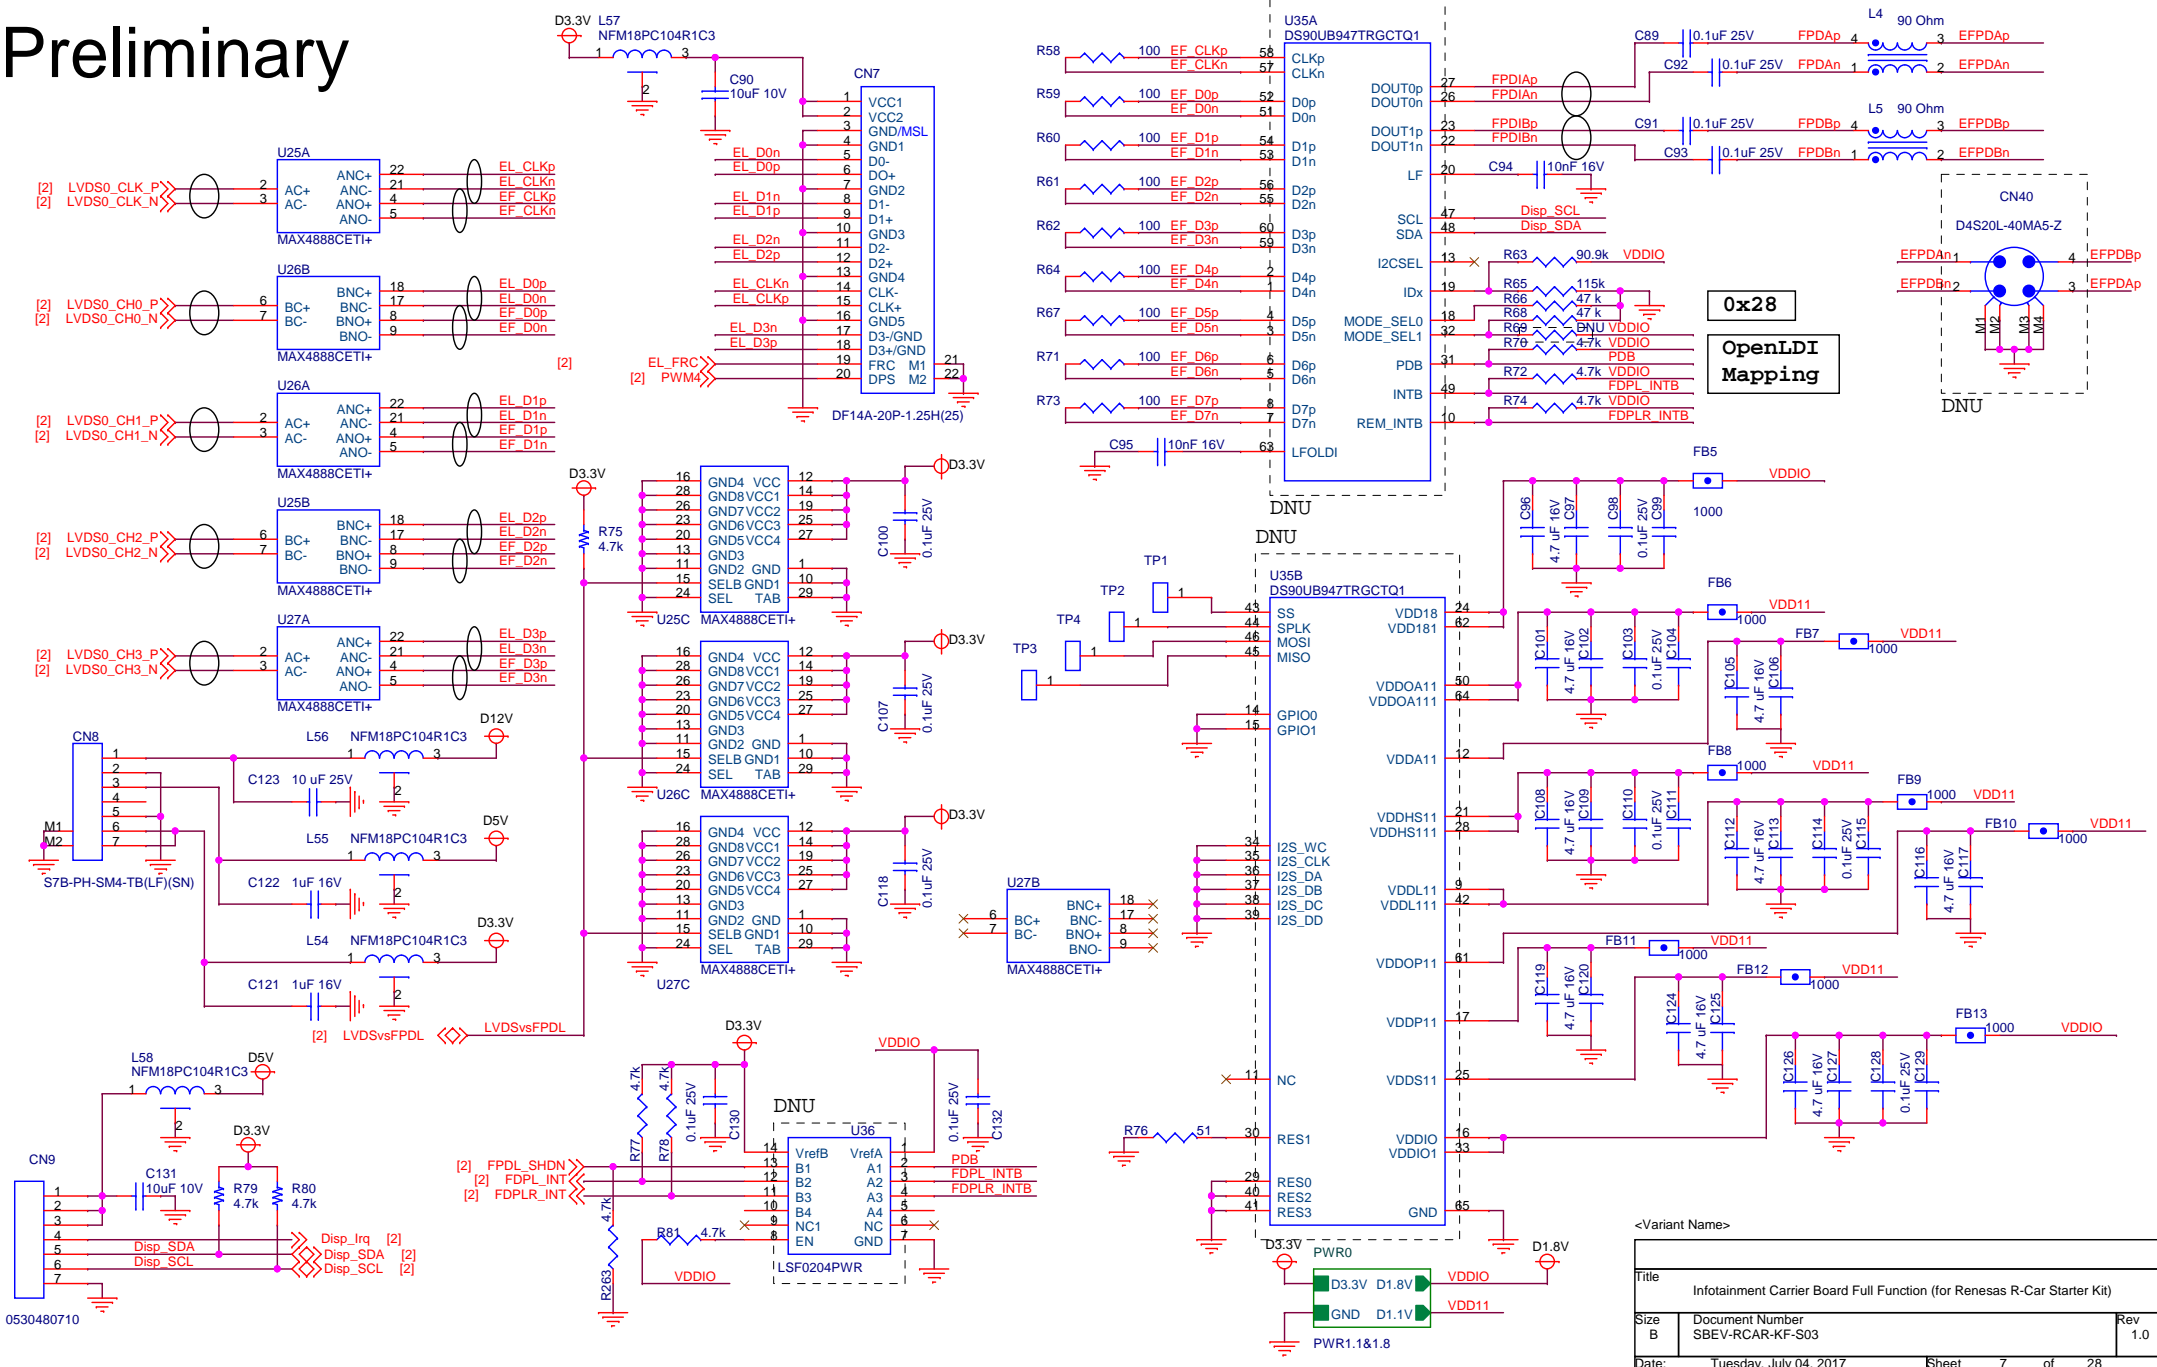

Preliminary

0x28
OpenLDI
Mapping