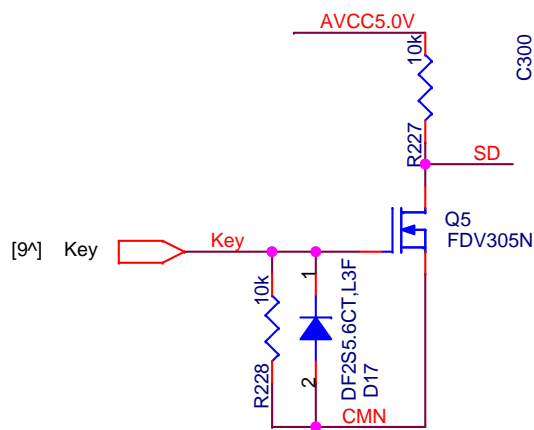

<Variant Name>

Title		
Infotainment Carrier Board Full Function (for Renesas R-Car Starter Kit)		
Size	Document Number	Rev
A	SBEV-RCAR-KF-S03	1.0
Date:	Tuesday, July 04, 2017	Sheet 23 of 28