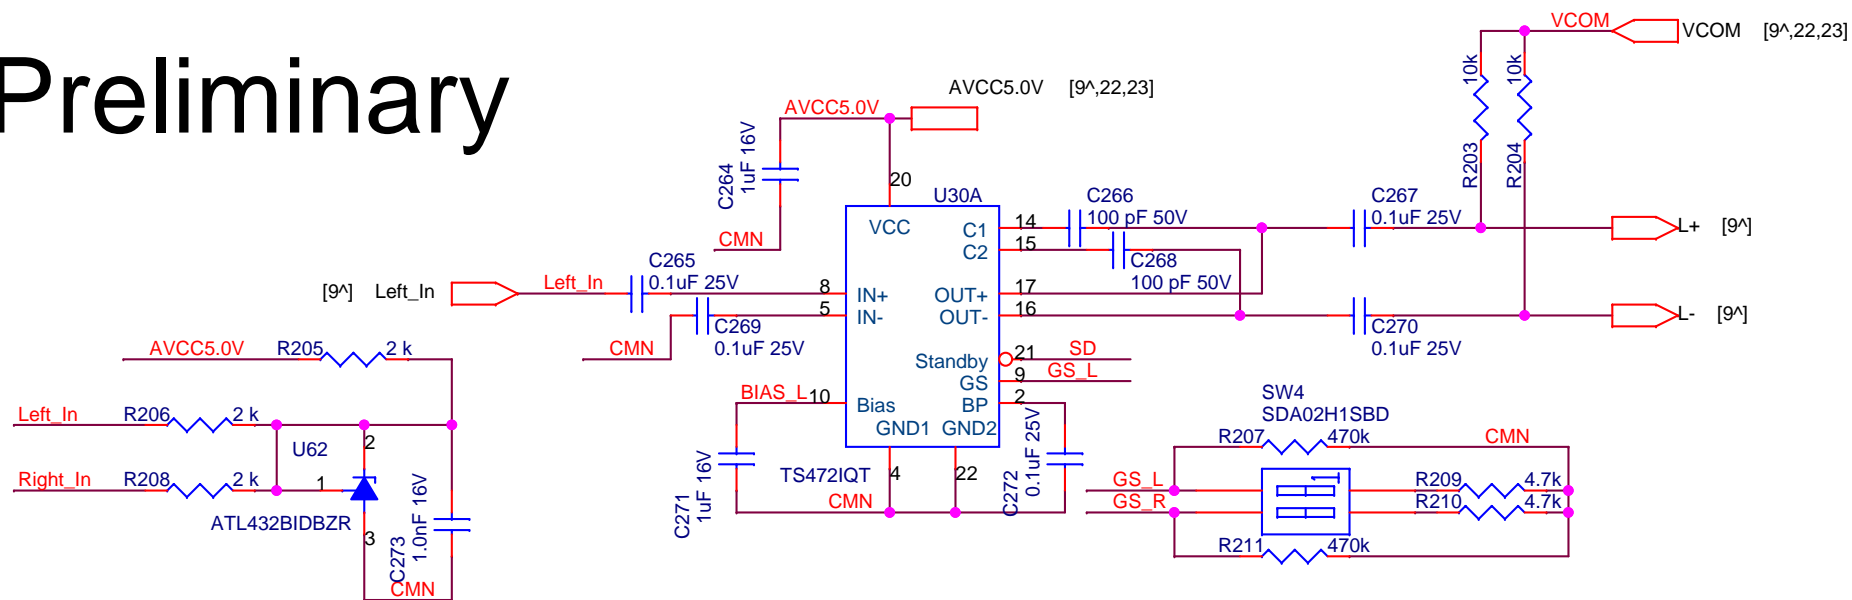

Preliminary

1 ON	+20 dB Left channel
1 OFF	0 dB Left channel
2 ON	+20 dB Right channel
2 OFF	0 dB Right channel