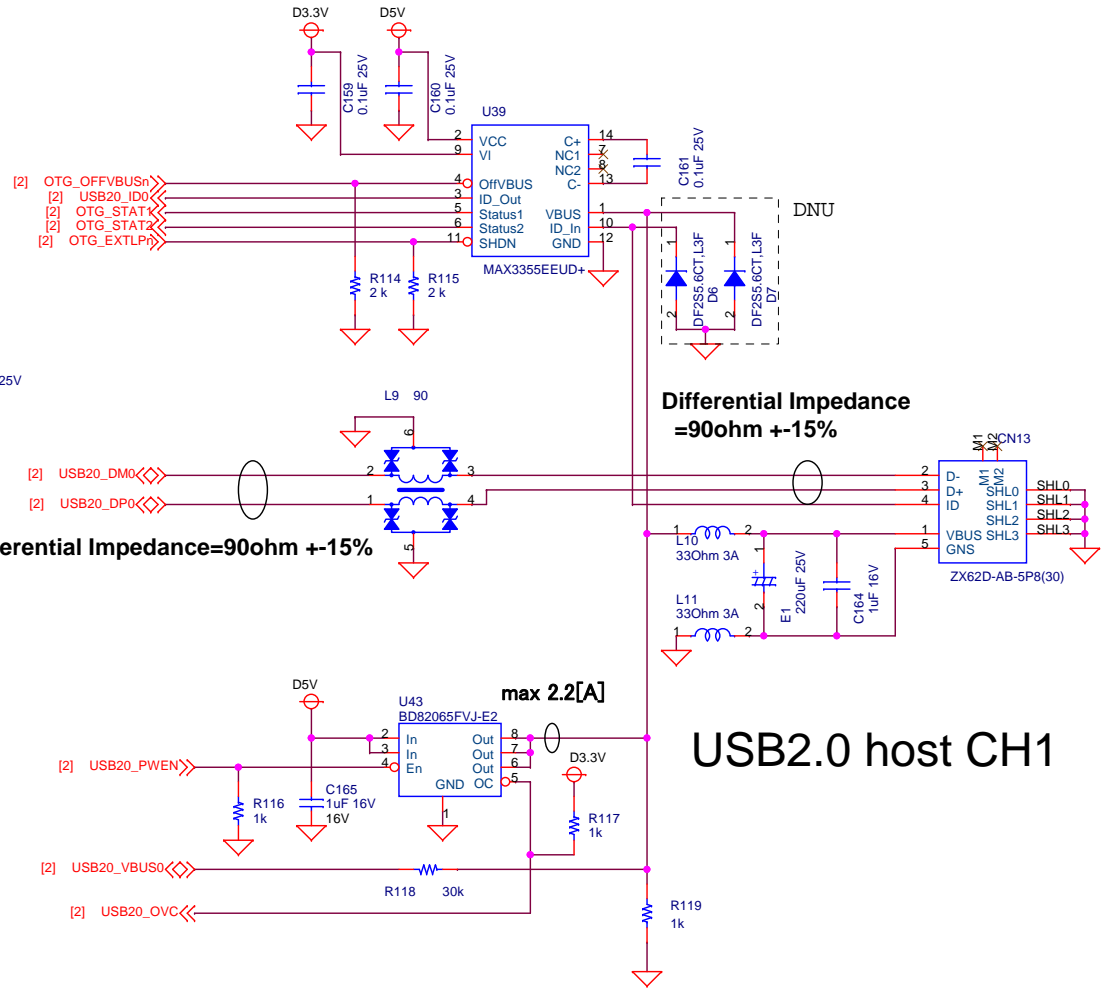

Preliminary

iPod Auth.

USB2.0 host CH1

<Variant Name>		
Title Infotainment Carrier Board Full Function (for Renesas R-Car Starter Kit)		
Size B	Document Number SBEV-RCAR-KF-S03	Rev 1.0
Date:	Tuesday, July 04, 2017	Sheet 11 of 28