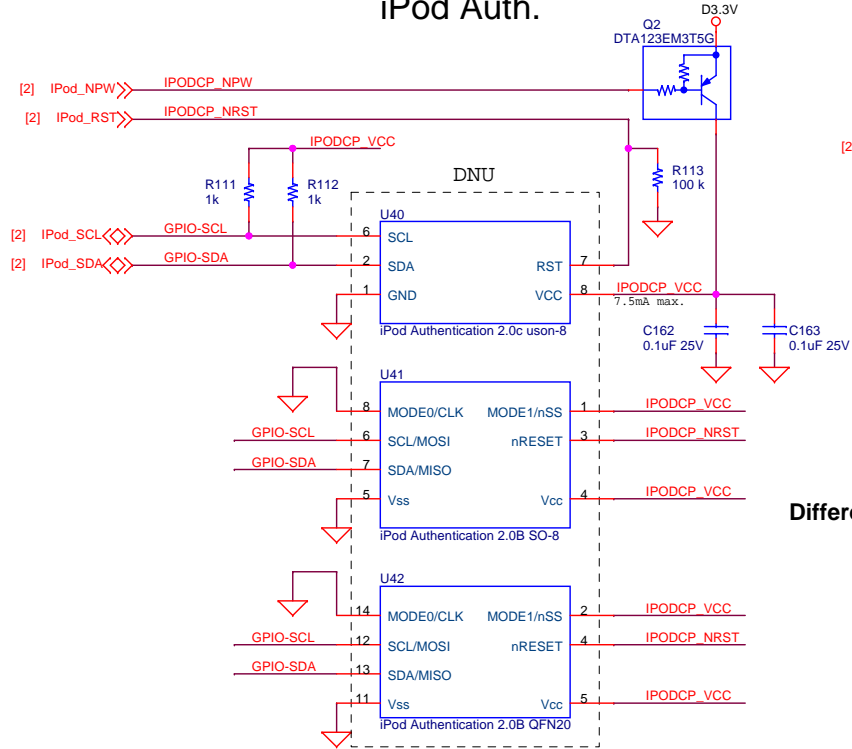

Preliminary

<Variant Name>

| | | |
|--|------------------------|----------------|
| Title | | |
| Infotainment Carrier Board Full Function (for Renesas R-Car Starter Kit) | | |
| Size | Document Number | Rev |
| A | SBEV-RCAR-KF-S03 | 1.0 |
| Date: | Tuesday, July 04, 2017 | Sheet 10 of 28 |

Preliminary

iPod Auth.

USB2.0 host CH1

| | | |
|---|-------------------------------------|----------------|
| <Variant Name> | | |
| Title Infotainment Carrier Board Full Function (for Renesas R-Car Starter Kit) | | |
| Size B | Document Number SBEV-RCAR-KF-S03 | Rev 1.0 |
| Date: | Tuesday, July 04, 2017 | Sheet 11 of 28 |