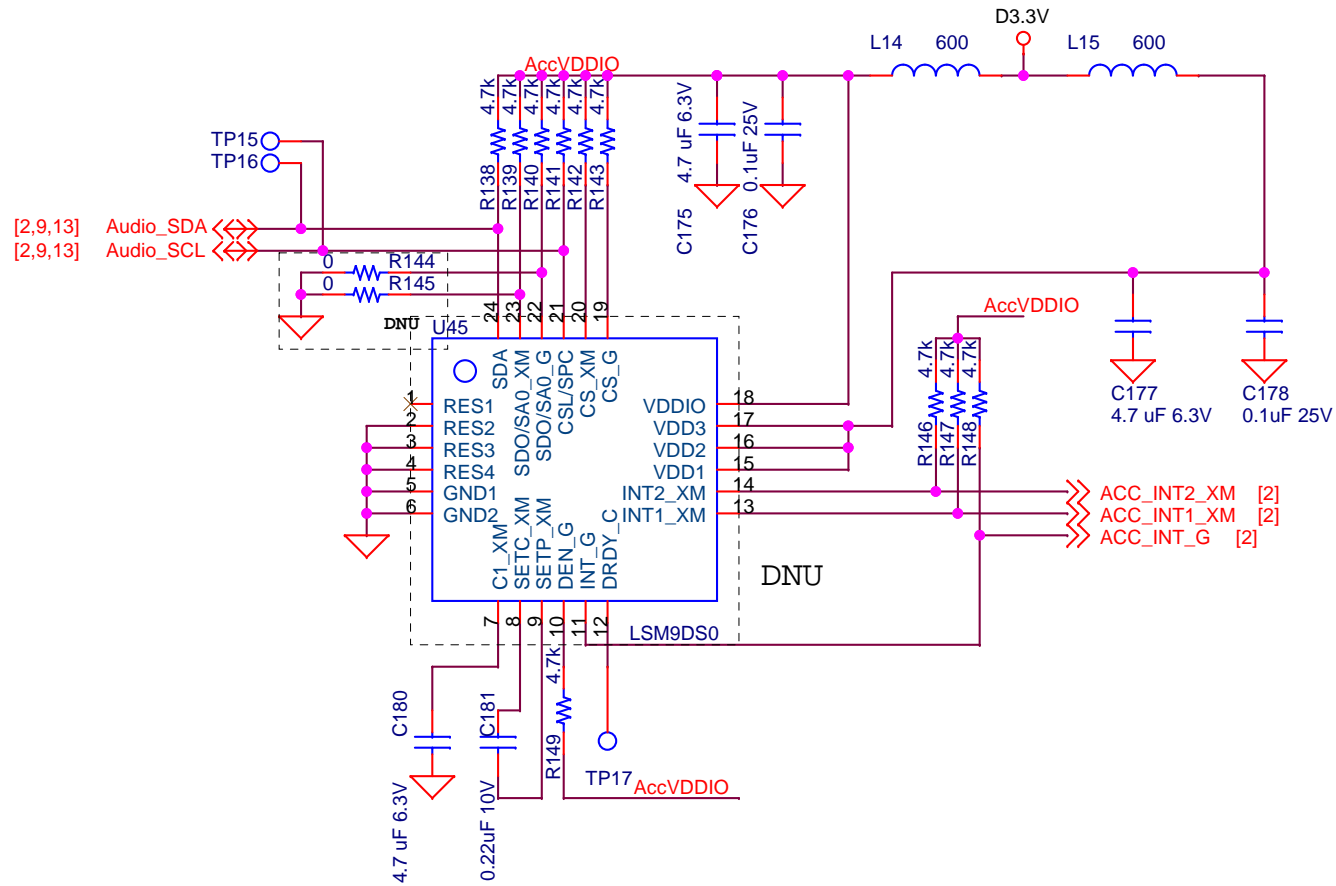

Preliminary

<Variant Name>

Title		
Infotainment Carrier Board Full Function (for Renesas R-Car Starter Kit)		
Size	Document Number	Rev
A	SBEV-RCAR-KF-S03	1.0
Date:	Tuesday, July 04, 2017	Sheet 14 of 28