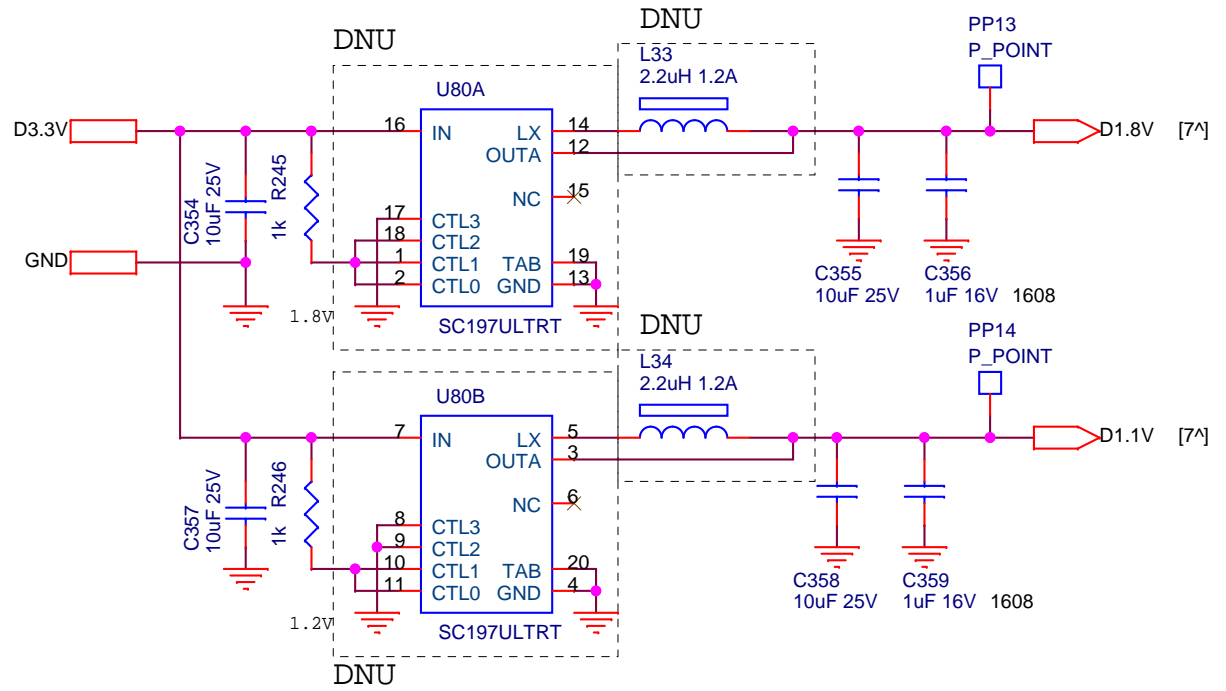

Preliminary

<Variant Name>

| | | |
|--|------------------------|----------------|
| Title | | |
| Infotainment Carrier Board Full Function (for Renesas R-Car Starter Kit) | | |
| Size | Document Number | Rev |
| A | SBEV-RCAR-KF-S03 | 1.0 |
| Date: | Tuesday, July 04, 2017 | Sheet 27 of 28 |

[2,4,5,6,7^,8,9,10,11,12,13,14,15,16,17,18,19,20]

[2,3,4,5,6,7^,8,9,10,11,12,13,14,15,16,17,18,19,20]

<Variant Name>

| | | |
|--|------------------------|----------------|
| Title | | |
| Infotainment Carrier Board Full Function (for Renesas R-Car Starter Kit) | | |
| Size | Document Number | Rev |
| A | SBEV-RCAR-KF-S03 | 1.0 |
| Date: | Tuesday, July 04, 2017 | Sheet 28 of 28 |