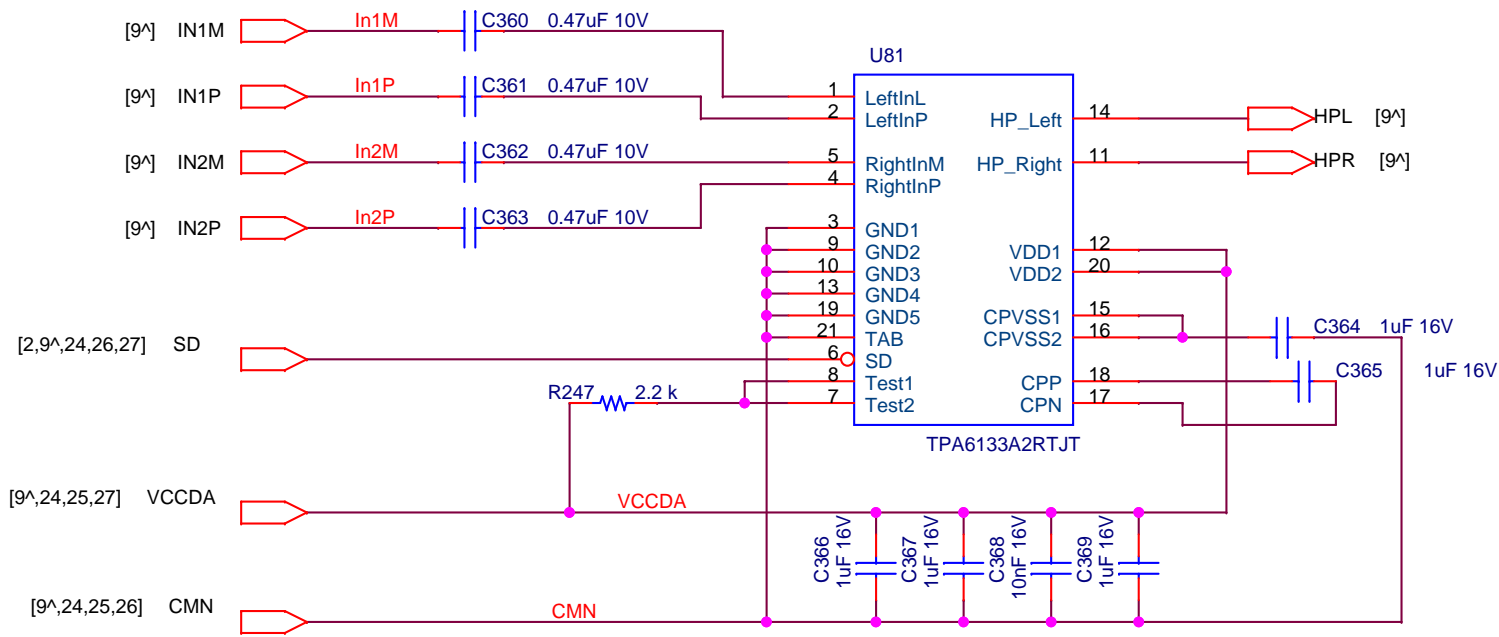

Preliminary

<Variant Name>

Title		
Infotainment Carrier Board Full Function (for Renesas R-Car Starter Kit)		
Size	Document Number	Rev
A	SBEV-RCAR-KF-S03	1.0
Date:	Tuesday, July 04, 2017	Sheet 24 of 28