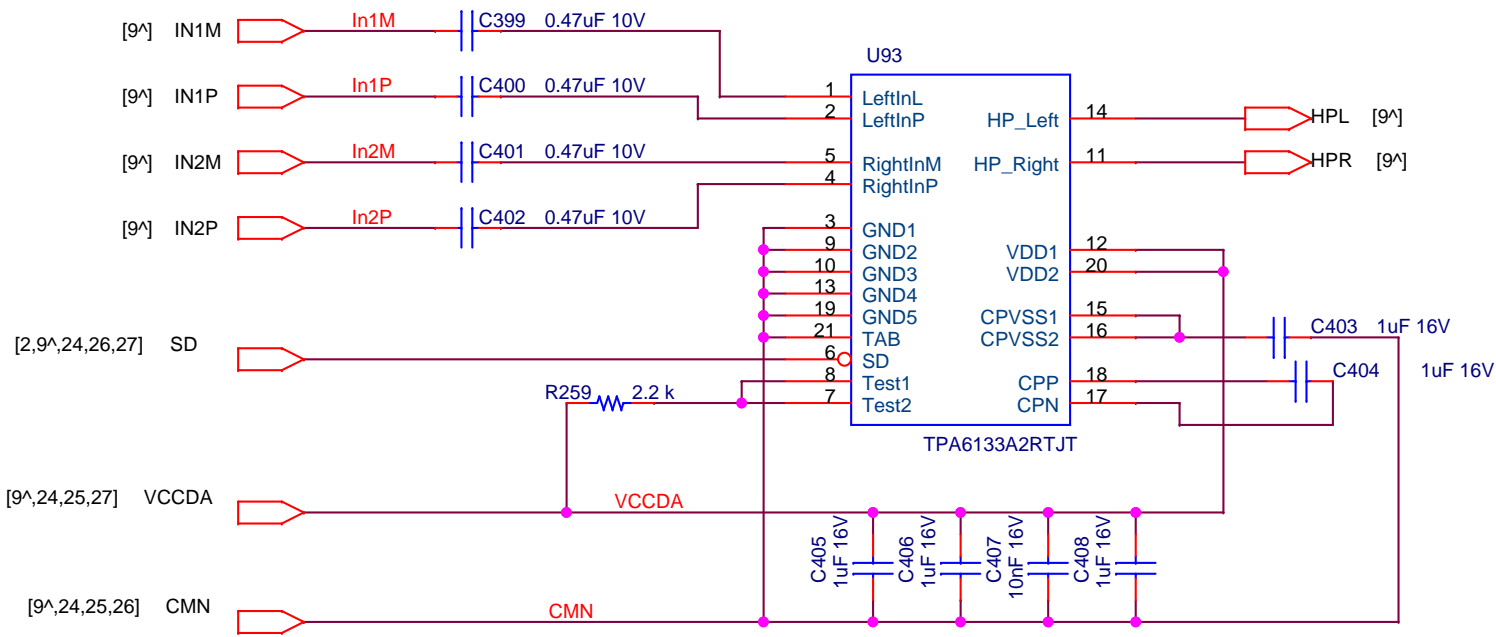

Preliminary

<Variant Name>

Title		
Infotainment Carrier Board Full Function (for Renesas R-Car Starter Kit)		
Size	Document Number	Rev
A	SBEV-RCAR-KF-S03	1.0
Date:	Tuesday, July 04, 2017	Sheet 27 of 28