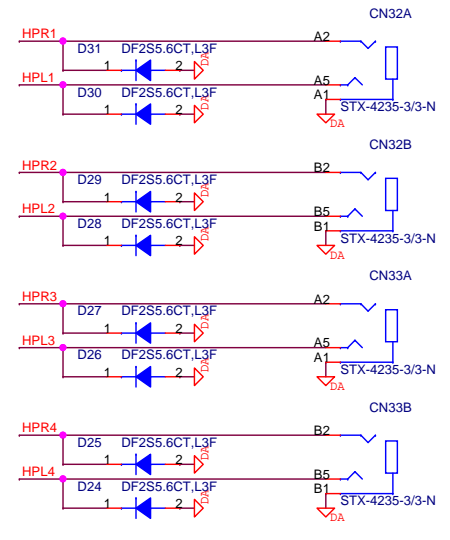

<Variant Name>

Title		
Infotainment Carrier Board Full Function (for Renesas R-Car Starter Kit)		
Size	Document Number	Rev
B	SBEV-RCAR-KF-S03	1.0
Date:	Tuesday, July 04, 2017	Sheet 9 of 28