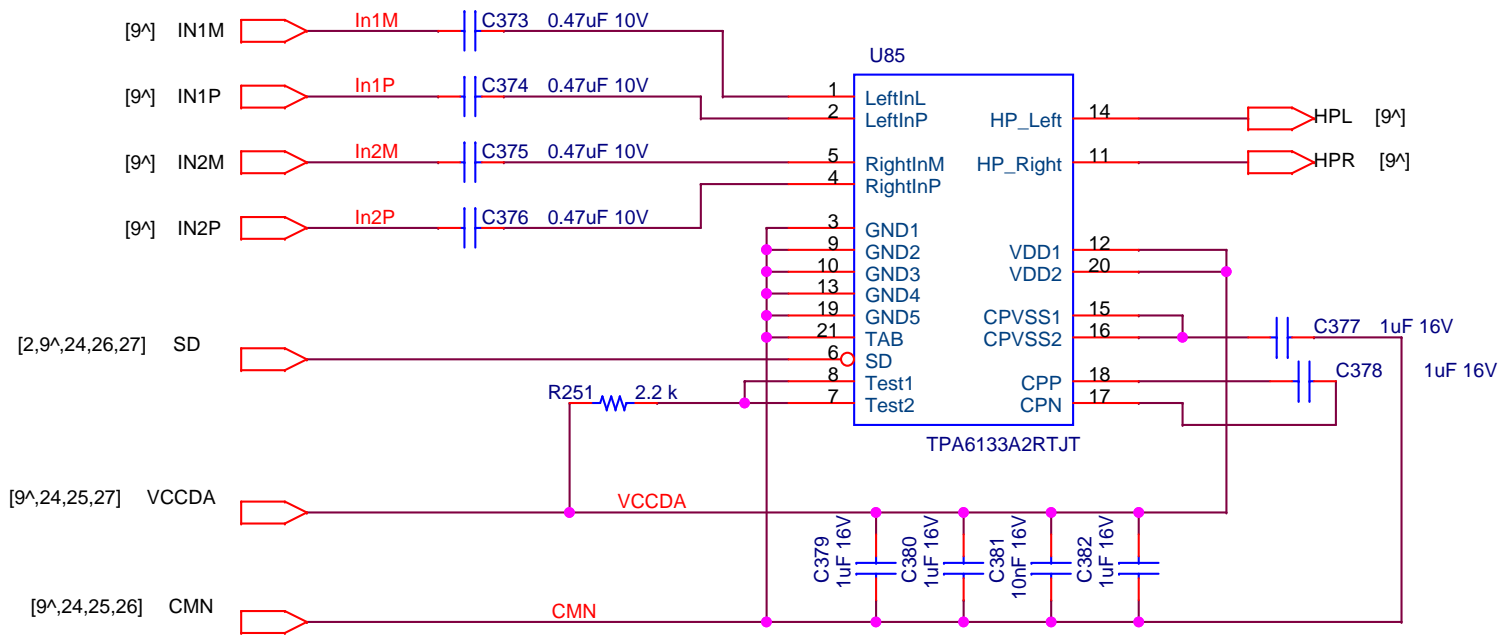

Preliminary

<Variant Name>

Title		
Infotainment Carrier Board Full Function (for Renesas R-Car Starter Kit)		
Size	Document Number	Rev
A	SBEV-RCAR-KF-S03	1.0
Date:	Tuesday, July 04, 2017	Sheet 25 of 28