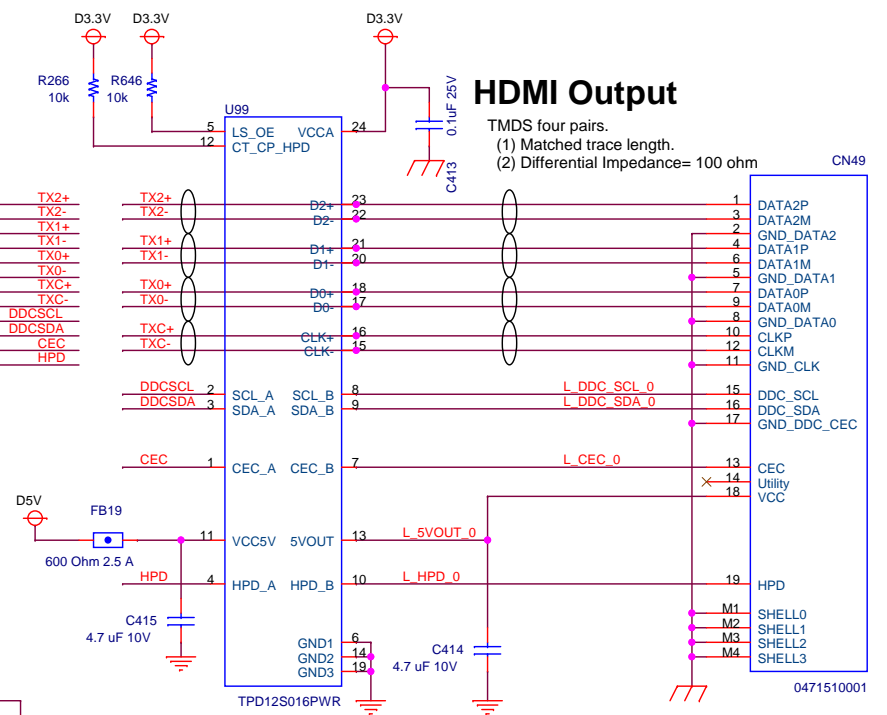

<Variant Name>

Title		
Infotainment Carrier Board Full Function (for Renesas R-Car Starter Kit)		
Size	Document Number	Rev
B	SBEV-RCAR-KF-S03	1.0
Date:	Tuesday, July 04, 2017	Sheet 20 of 28