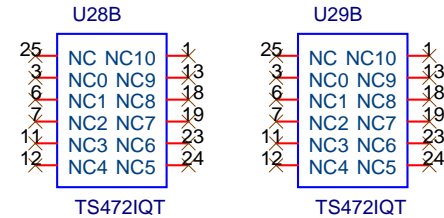

<Variant Name>

Title		
Infotainment Carrier Board Full Function (for Renesas R-Car Starter Kit)		
Size	Document Number	Rev
A	SBEV-RCAR-KF-S03	1.0
Date:	Tuesday, July 04, 2017	Sheet 21 of 28