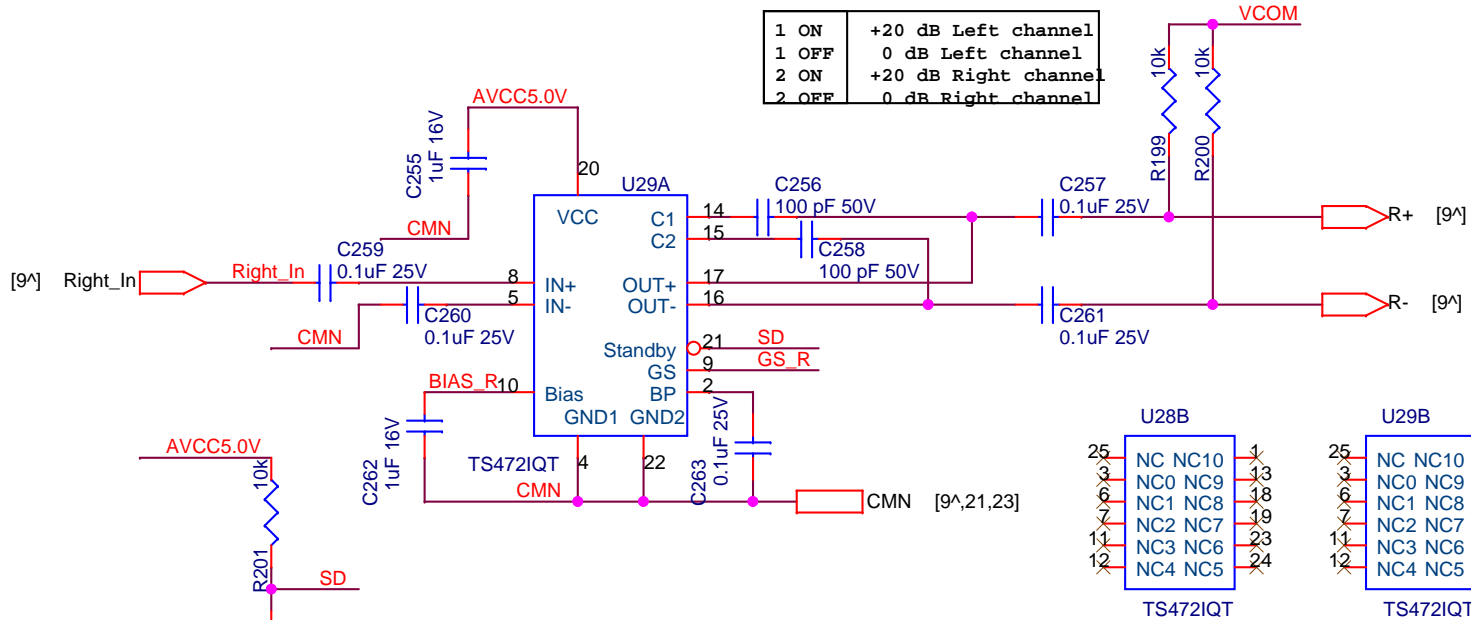

<Variant Name>

Title		
Infotainment Carrier Board Full Function (for Renesas R-Car Starter Kit)		
Size	Document Number	Rev
A	SBEV-RCAR-KF-S03	1.0
Date:	Tuesday, July 04, 2017	Sheet 21 of 28