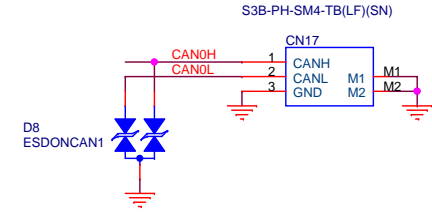

Preliminary

<Variant Name>

Title		
Infotainment Carrier Board Full Function (for Renesas R-Car Starter Kit)		
Size	Document Number	Rev
B	SBEV-RCAR-KF-S03	1.0
Date:	Tuesday, July 04, 2017	Sheet 15 of 28