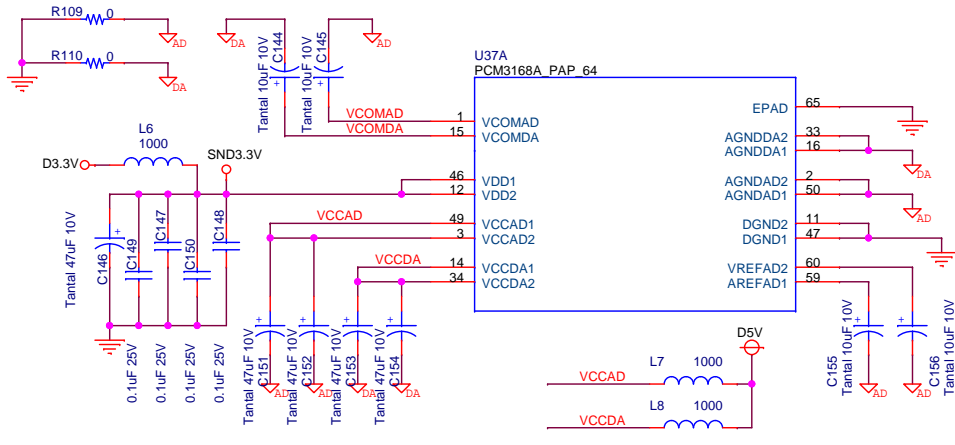

<Variant Name>

Title		
Infotainment Carrier Board Full Function (for Renesas R-Car Starter Kit)		
Size	Document Number	Rev
B	SBEV-RCAR-KF-S03	1.0
Date:	Tuesday, July 04, 2017	Sheet 9 of 28