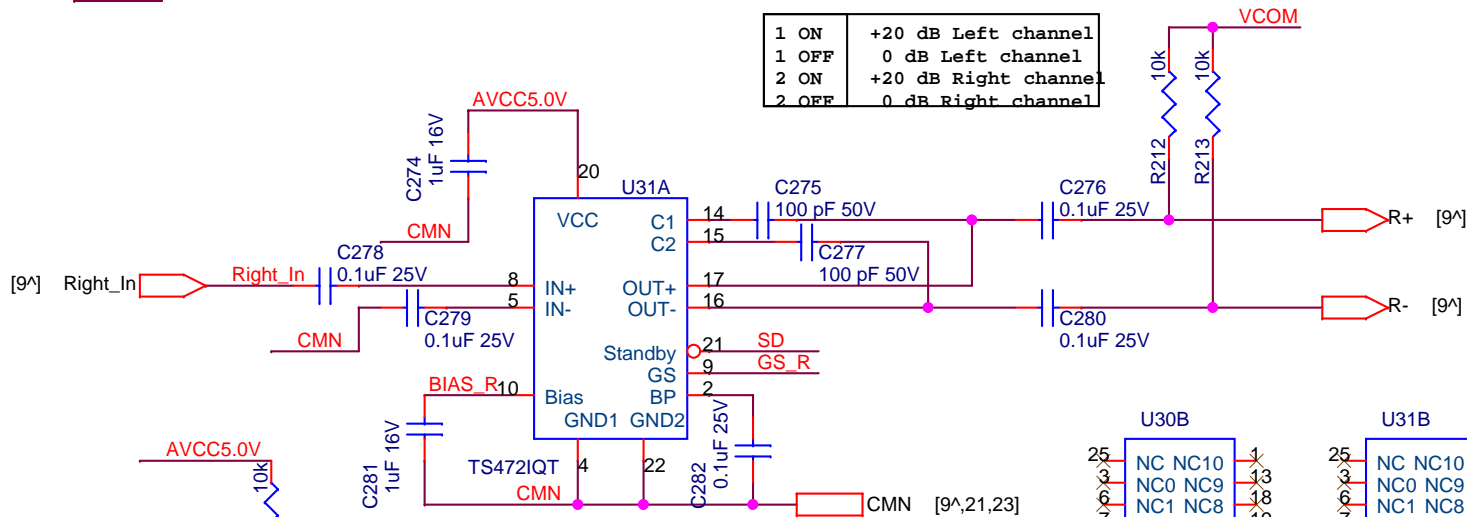

Preliminary

| | |
|-------|----------------------|
| 1 ON | +20 dB Left channel |
| 1 OFF | 0 dB Left channel |
| 2 ON | +20 dB Right channel |
| 2 OFF | 0 dB Right channel |

<Variant Name>

| | | |
|--|------------------------|----------------|
| Title | | |
| Infotainment Carrier Board Full Function (for Renesas R-Car Starter Kit) | | |
| Size | Document Number | Rev |
| A | SBEV-RCAR-KF-S03 | 1.0 |
| Date: | Tuesday, July 04, 2017 | Sheet 21 of 28 |

Preliminary

| | |
|-------|----------------------|
| 1 ON | +20 dB Left channel |
| 1 OFF | 0 dB Left channel |
| 2 ON | +20 dB Right channel |
| 2 OFF | 0 dB Right channel |

<Variant Name>

| | | |
|--|------------------------|----------------|
| Title | | |
| Infotainment Carrier Board Full Function (for Renesas R-Car Starter Kit) | | |
| Size | Document Number | Rev |
| A | SBEV-RCAR-KF-S03 | 1.0 |
| Date: | Tuesday, July 04, 2017 | Sheet 22 of 28 |