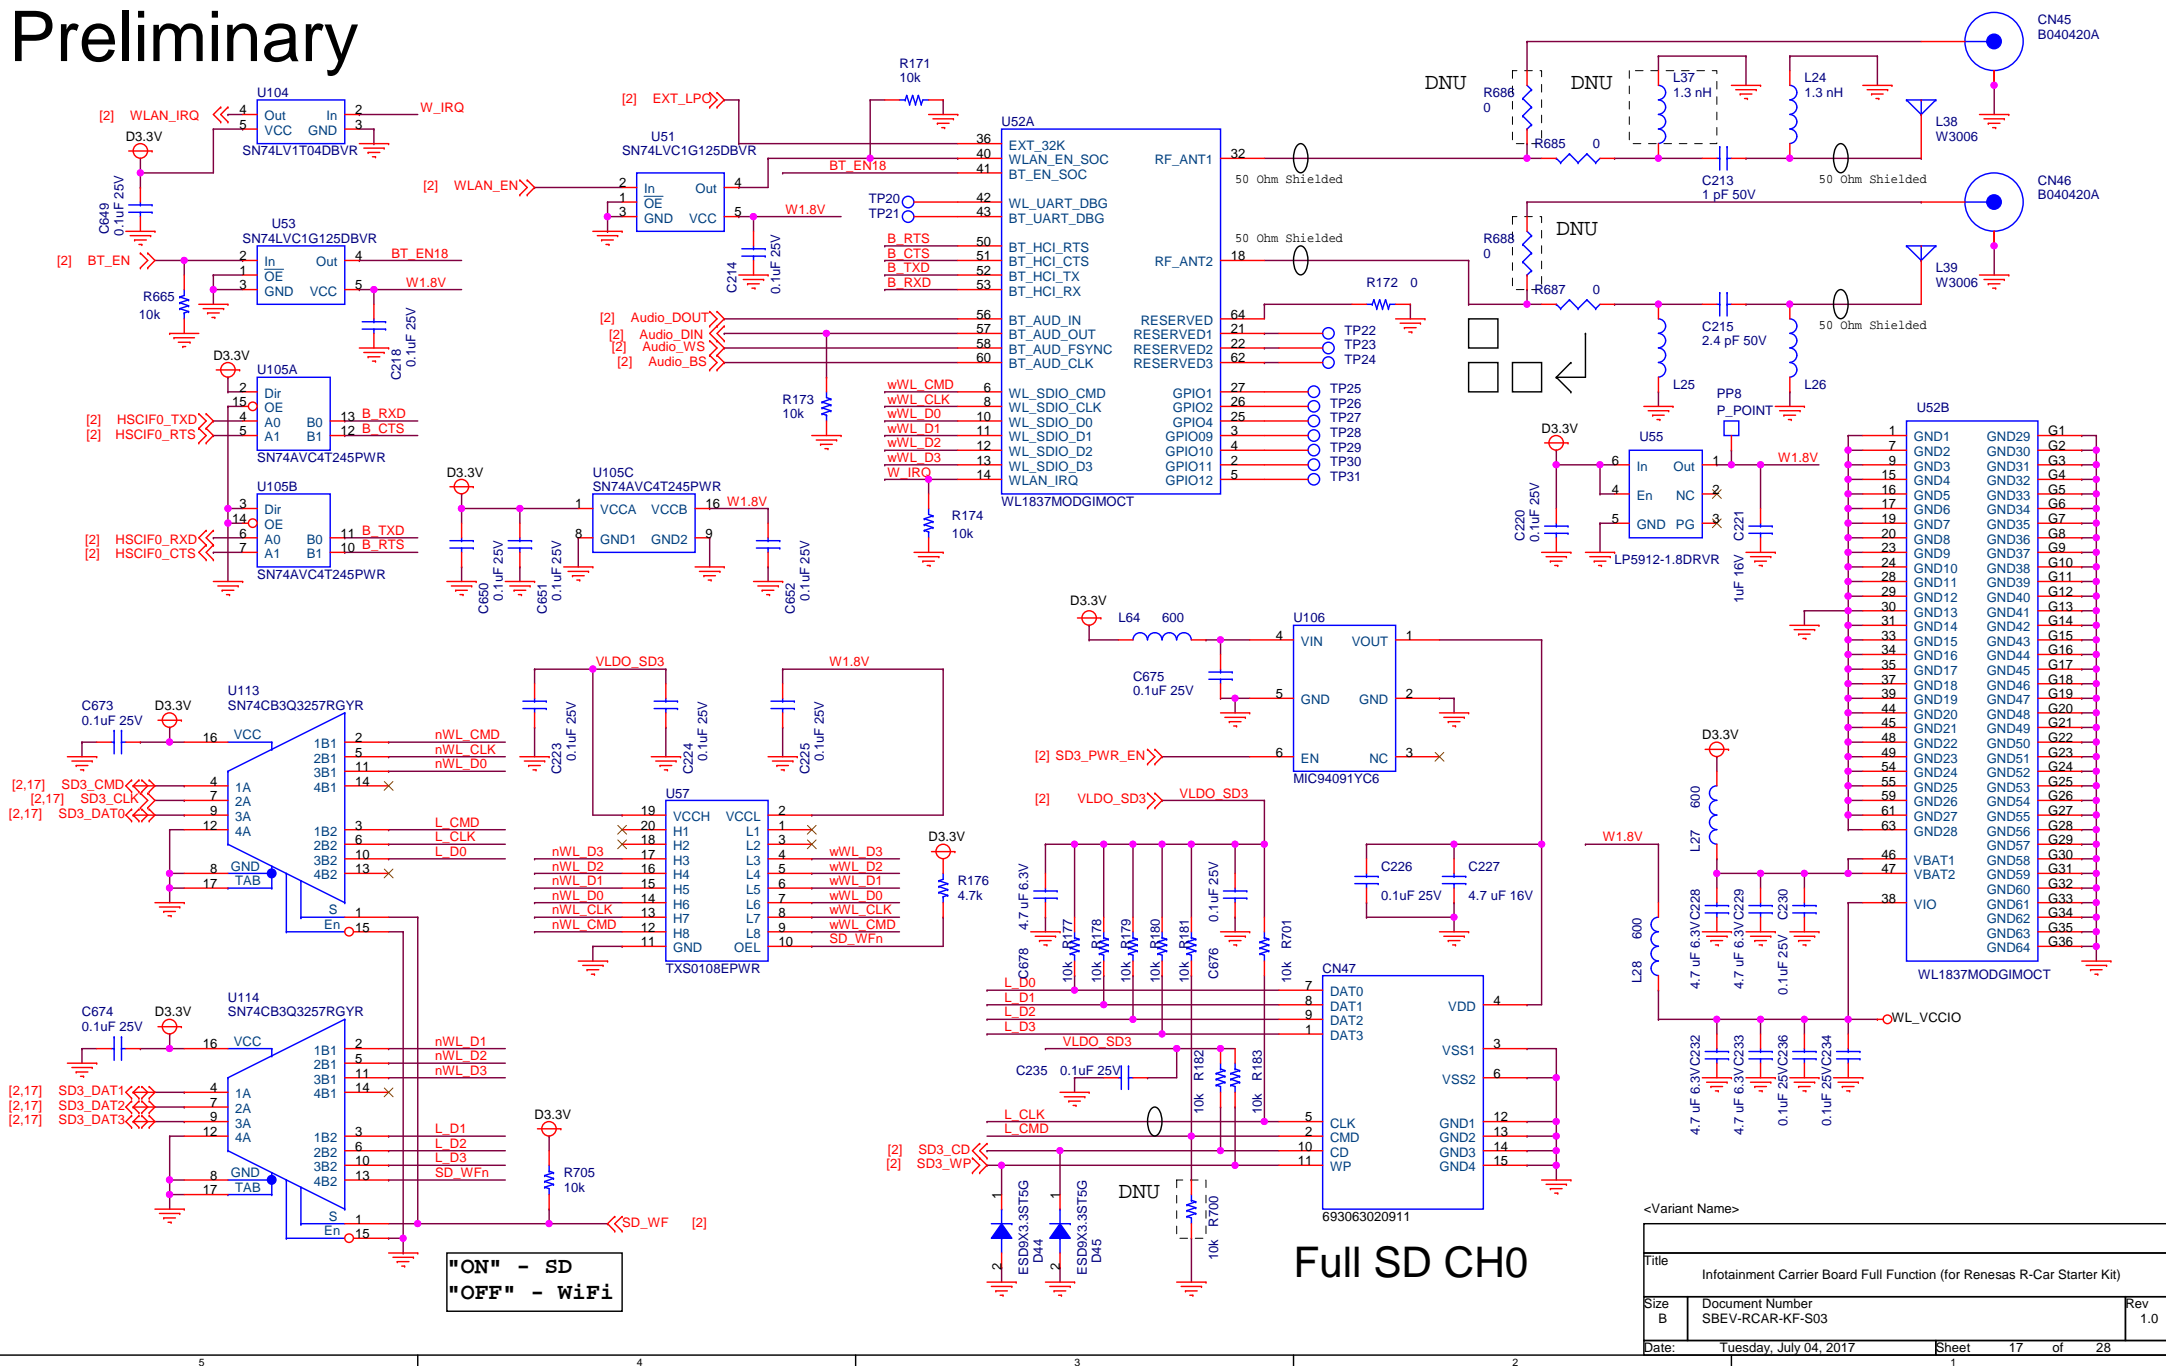

Preliminary

<Variant Name>

Title	Infotainment Carrier Board Full Function (for Renesas R-Car Starter Kit)		
Size B	Document Number	SBEV-RCAR-KF-S03	Rev 1.0
Date:	Tuesday, July 04, 2017	Sheet	17 of 28