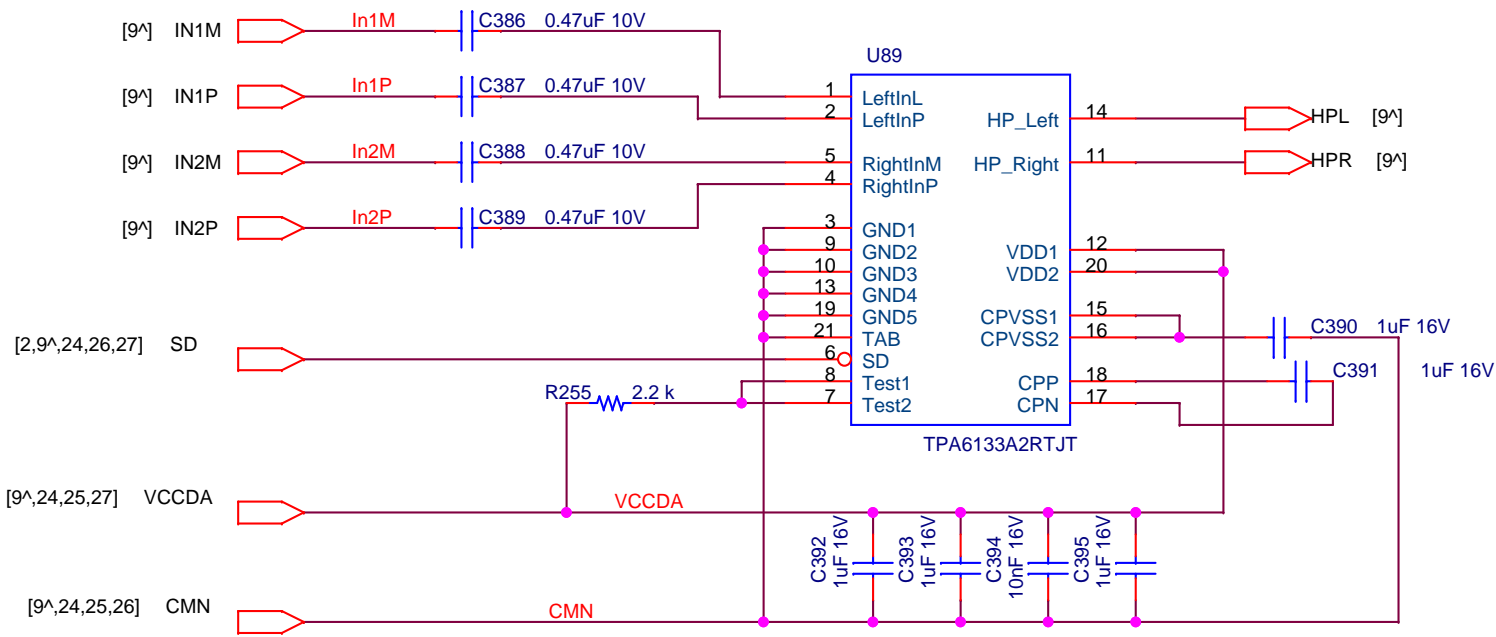

Preliminary

<Variant Name>

Title		
Infotainment Carrier Board Full Function (for Renesas R-Car Starter Kit)		
Size	Document Number	Rev
A	SBEV-RCAR-KF-S03	1.0
Date:	Tuesday, July 04, 2017	Sheet 26 of 28