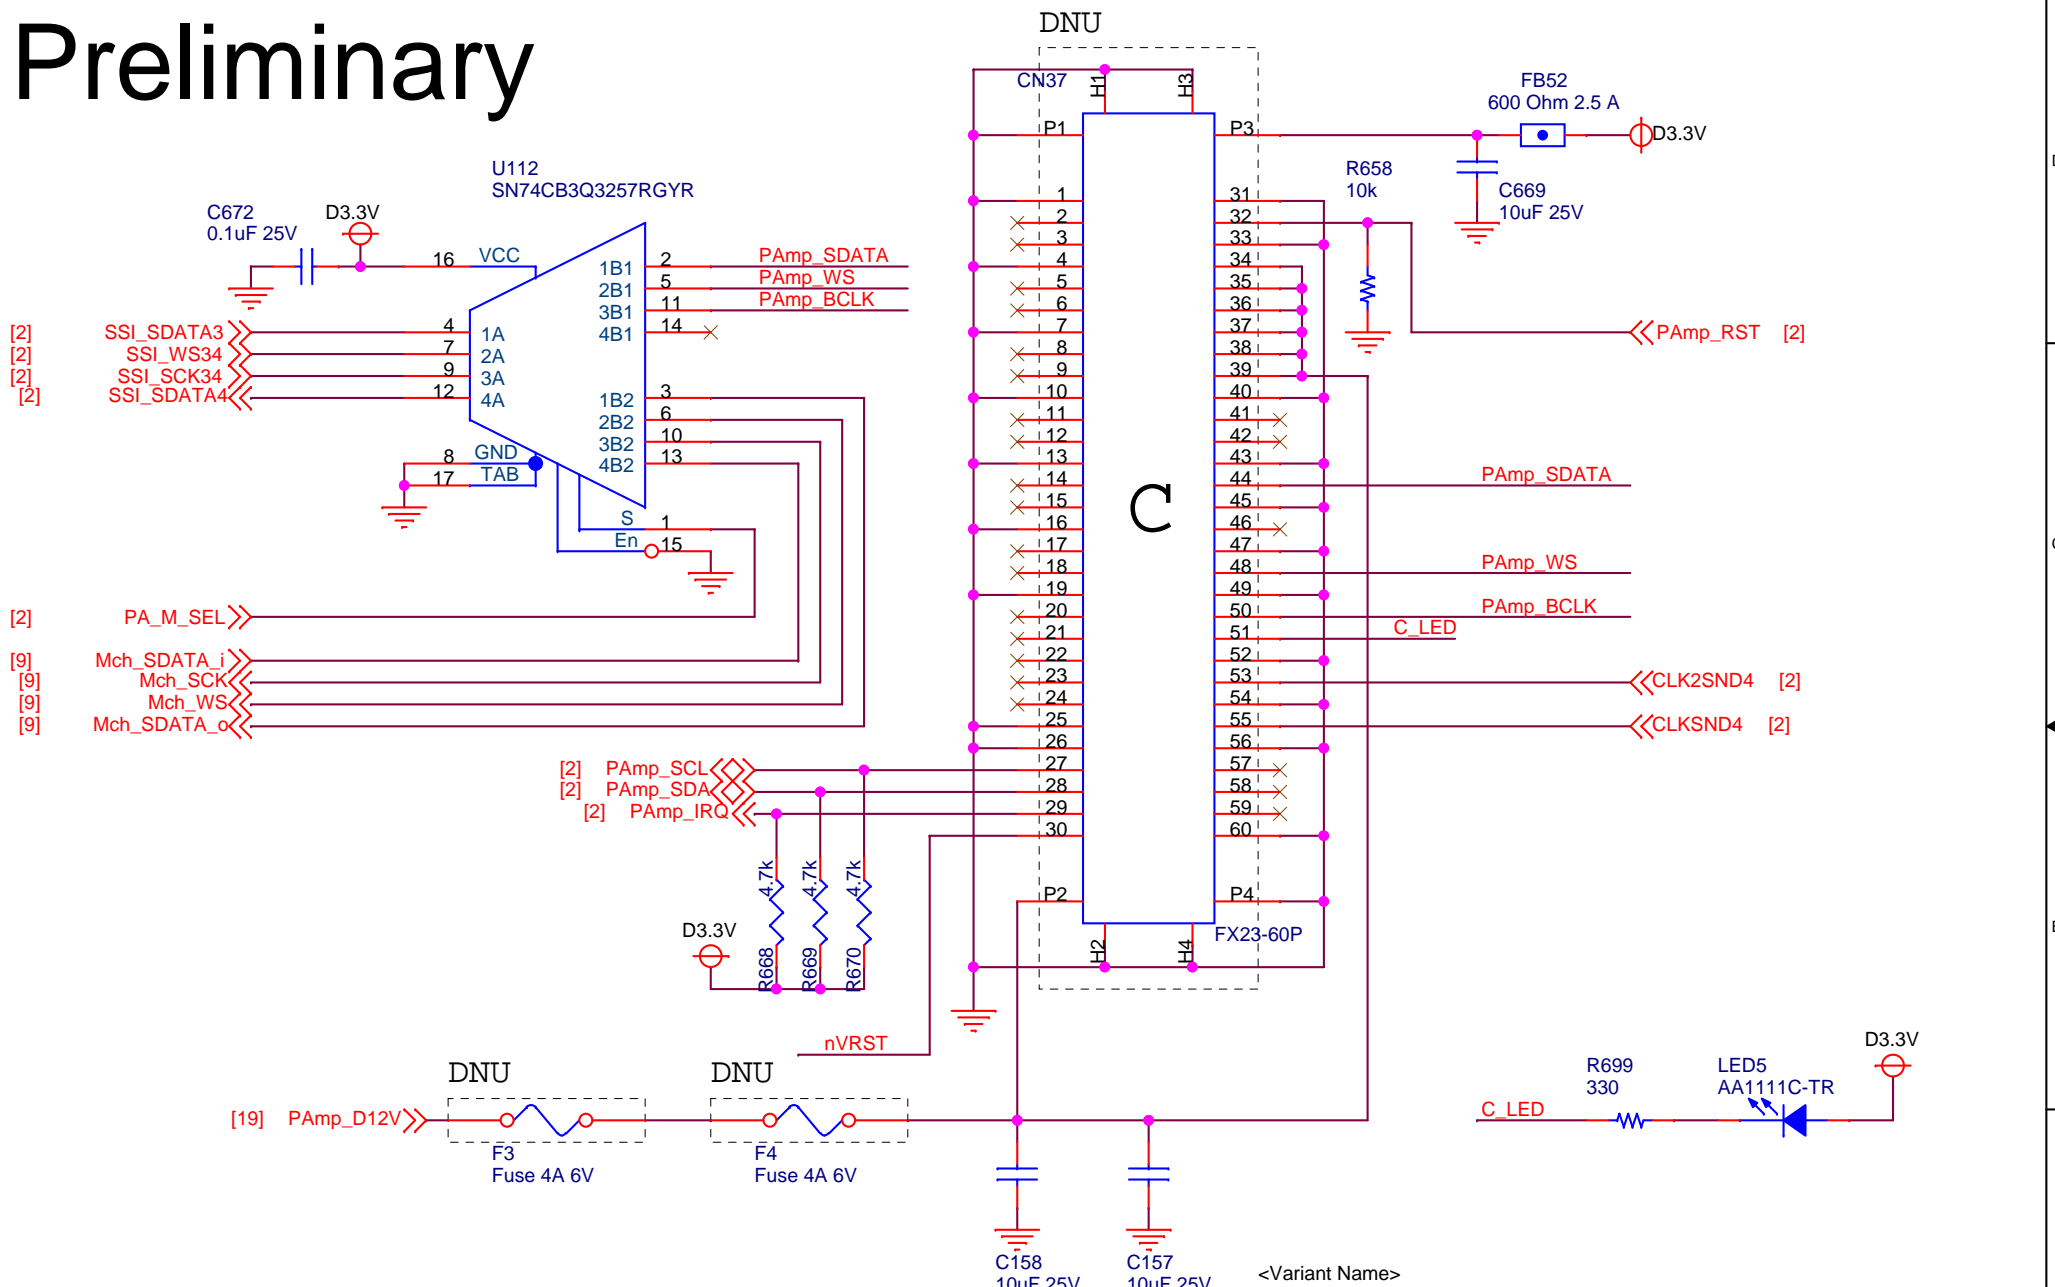

Preliminary

<Variant Name>

Title		
Infotainment Carrier Board Full Function (for Renesas R-Car Starter Kit)		
Size	Document Number	Rev
A	SBEV-RCAR-KF-S03	1.0
Date:	Tuesday, July 04, 2017	Sheet 10 of 28