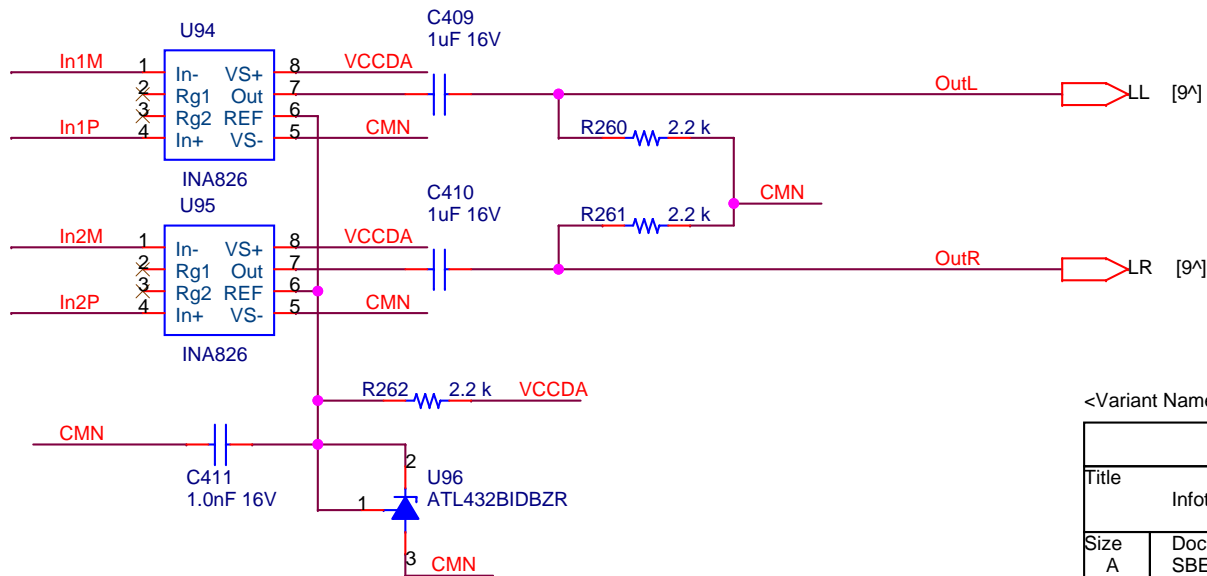

Preliminary

<Variant Name>

Title		
Infotainment Carrier Board Full Function (for Renesas R-Car Starter Kit)		
Size	Document Number	Rev
A	SBEV-RCAR-KF-S03	1.0
Date:	Tuesday, July 04, 2017	Sheet 27 of 28