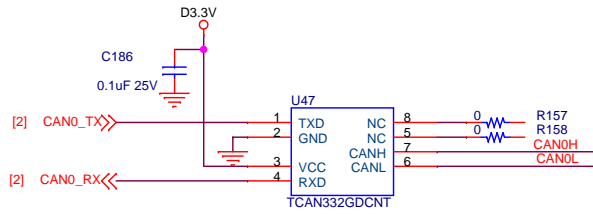

Preliminary

<Variant Name>

Title		
Infotainment Carrier Board Full Function (for Renesas R-Car Starter Kit)		
Size	Document Number	Rev
B	SBEV-RCAR-KF-S03	1.0
Date:	Tuesday, July 04, 2017	Sheet 15 of 28