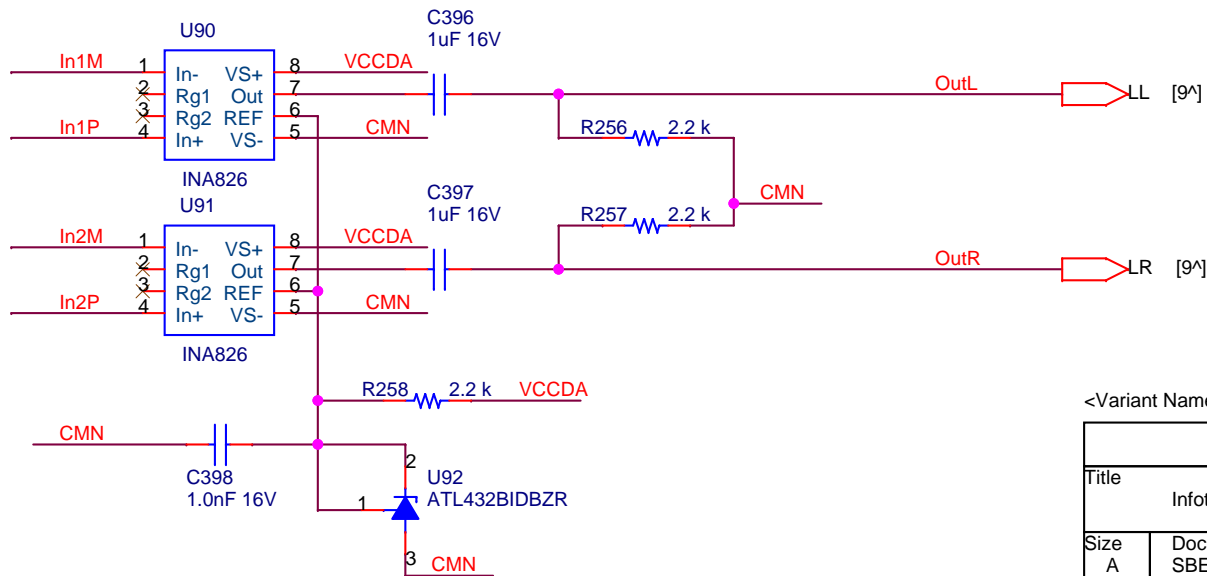

Preliminary

<Variant Name>

Title		
Infotainment Carrier Board Full Function (for Renesas R-Car Starter Kit)		
Size	Document Number	Rev
A	SBEV-RCAR-KF-S03	1.0
Date:	Tuesday, July 04, 2017	Sheet 26 of 28