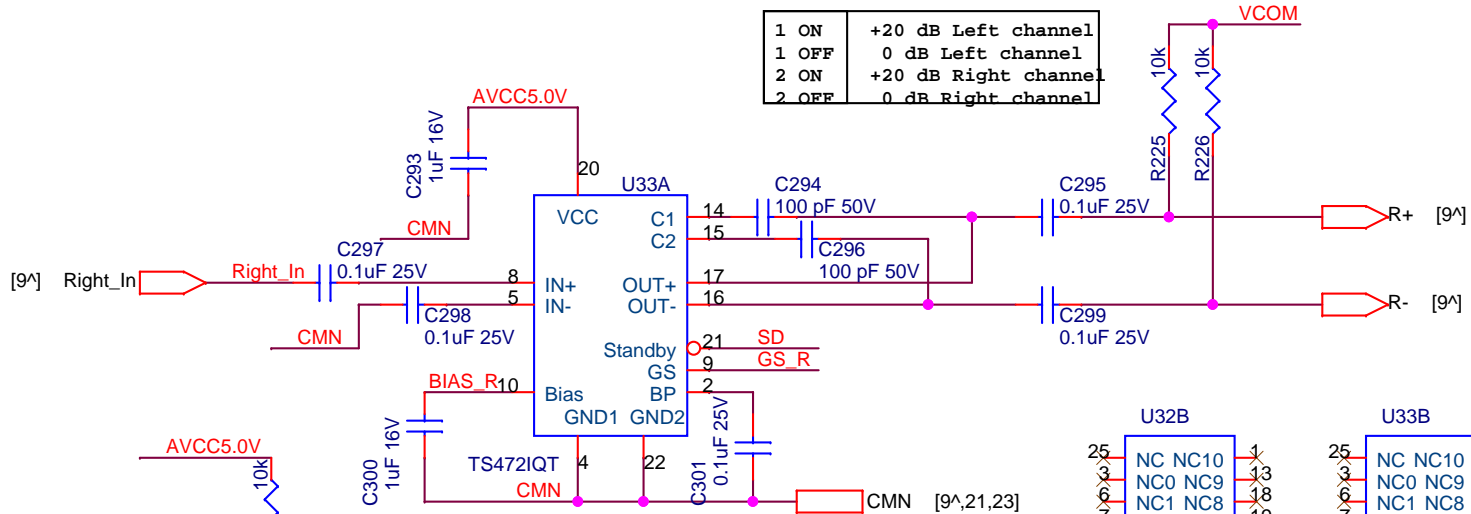

Preliminary

| | |
|-------|----------------------|
| 1 ON | +20 dB Left channel |
| 1 OFF | 0 dB Left channel |
| 2 ON | +20 dB Right channel |
| 2 OFF | 0 dB Right channel |

<Variant Name>

| | | |
|--|------------------------|----------------|
| Title | | |
| Infotainment Carrier Board Full Function (for Renesas R-Car Starter Kit) | | |
| Size | Document Number | Rev |
| A | SBEV-RCAR-KF-S03 | 1.0 |
| Date: | Tuesday, July 04, 2017 | Sheet 22 of 28 |

Preliminary

| | |
|-------|----------------------|
| 1 ON | +20 dB Left channel |
| 1 OFF | 0 dB Left channel |
| 2 ON | +20 dB Right channel |
| 2 OFF | 0 dB Right channel |

<Variant Name>

| | | |
|--|------------------------|----------------|
| Title | | |
| Infotainment Carrier Board Full Function (for Renesas R-Car Starter Kit) | | |
| Size | Document Number | Rev |
| A | SBEV-RCAR-KF-S03 | 1.0 |
| Date: | Tuesday, July 04, 2017 | Sheet 23 of 28 |