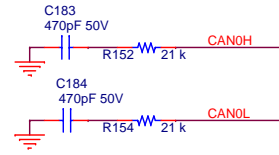

Preliminary

<Variant Name>

Title		
Infotainment Carrier Board Full Function (for Renesas R-Car Starter Kit)		
Size	Document Number	Rev
B	SBEV-RCAR-KF-S03	1.0
Date:	Tuesday, July 04, 2017	Sheet 15 of 28