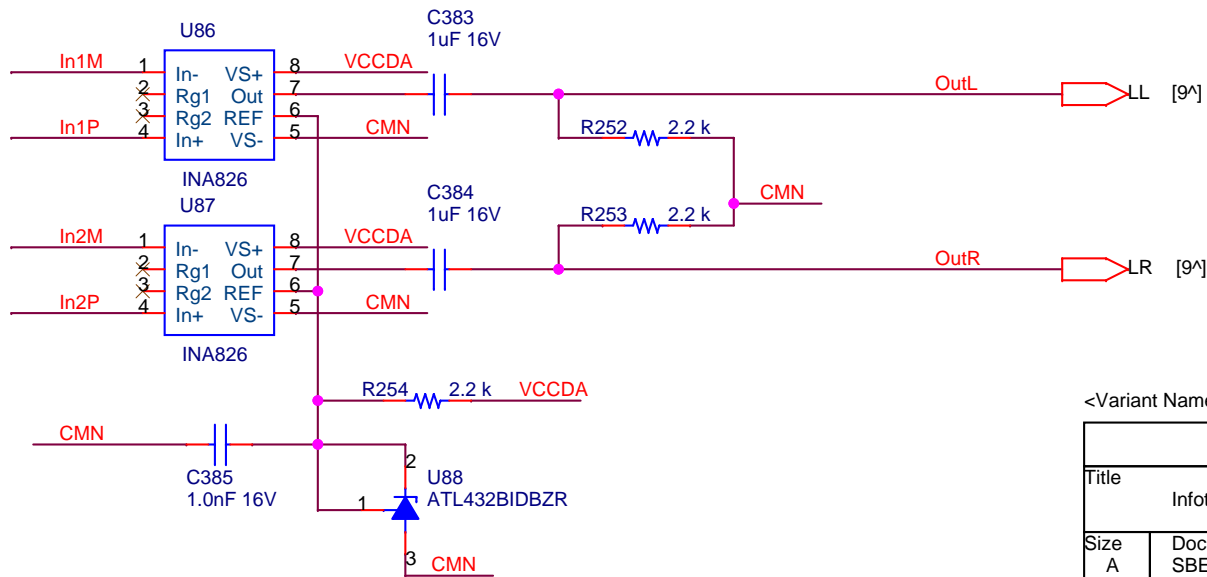

Preliminary

<Variant Name>

Title		
Infotainment Carrier Board Full Function (for Renesas R-Car Starter Kit)		
Size	Document Number	Rev
A	SBEV-RCAR-KF-S03	1.0
Date:	Tuesday, July 04, 2017	Sheet 25 of 28