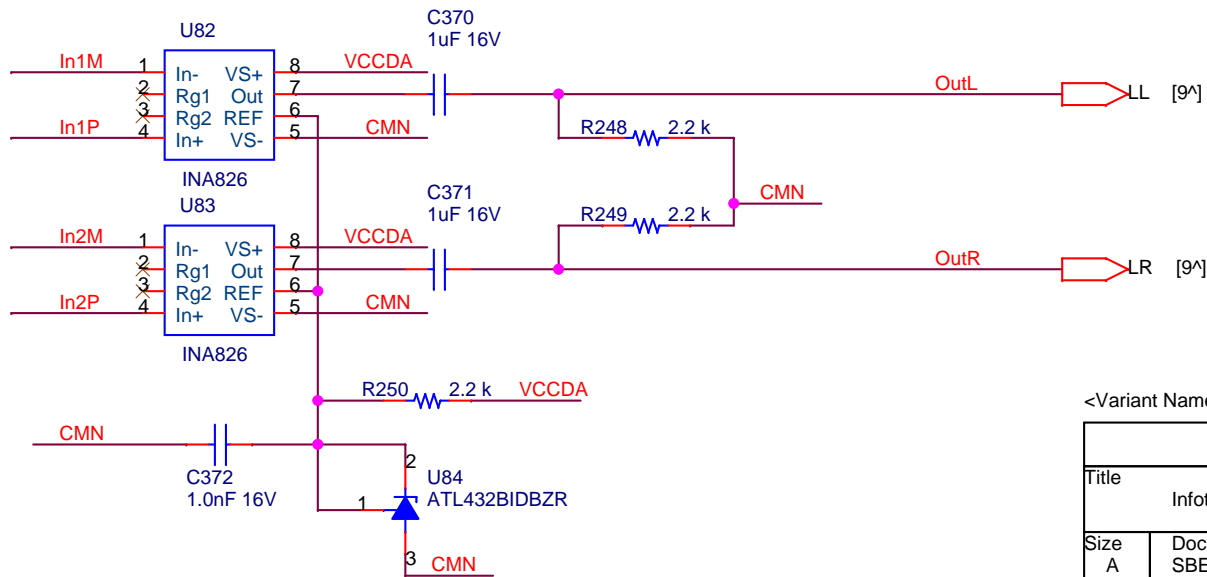

Preliminary

<Variant Name>

Title		
Infotainment Carrier Board Full Function (for Renesas R-Car Starter Kit)		
Size	Document Number	Rev
A	SBEV-RCAR-KF-S03	1.0
Date:	Tuesday, July 04, 2017	Sheet 24 of 28