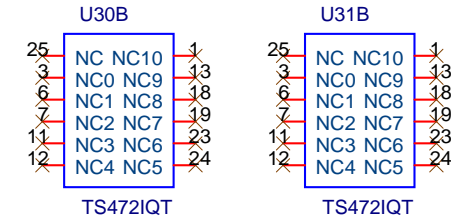

<Variant Name>

Title		
Infotainment Carrier Board Full Function (for Renesas R-Car Starter Kit)		
Size	Document Number	Rev
A	SBEV-RCAR-KF-S03	1.0
Date:	Tuesday, July 04, 2017	Sheet 22 of 28